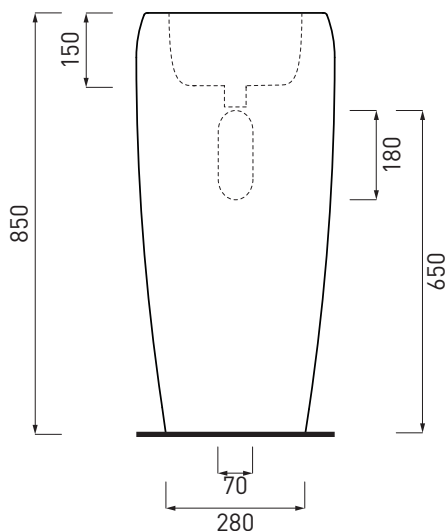

ATTENZIONE:
Le superfici, pesi e misure riportate possono presentare leggere differenze rispetto ai pezzi reali, in considerazione e accordo delle caratteristiche di tolleranza intrinseche del materiale ceramico e del suo processo produttivo. L'azienda si riserva di cambiare schede tecniche e caratteristiche di funzionamento degli articoli in ogni momento e senza necessità di preavviso.

ATTENTION:
Surfaces, weights and dimensions can show some little differences compared to the real item, following typical intrinsic characteristics of ceramics material and production. The company reserves the right to change any technical specifications/dimension and/or operating characteristics of the products at any time and without giving notice.