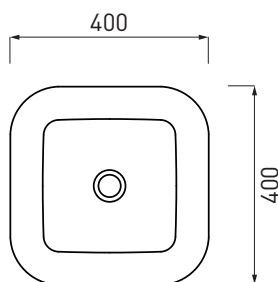

ATTENZIONE:
Le superfici, pesi e misure riportate possono presentare leggere differenze rispetto ai pezzi reali, in considerazione e accordo delle caratteristiche di tolleranza intrinseche del materiale ceramico e del suo processo produttivo. L'azienda si riserva di cambiare schede tecniche e caratteristiche di funzionamento degli articoli in ogni momento e senza necessità di preavviso.

ATTENTION:
Surfaces, weights and dimensions can show some little differences compared to the real item, following typical intrinsic characteristics of ceramics material and production. The company reserves the right to change any technical specifications/dimension and/or operating characteristics of the products at any time and without giving notice.