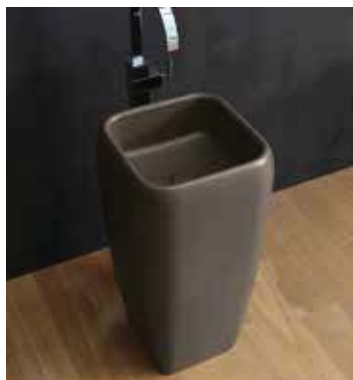

Shui - art. SHFREEC

lavabo freestanding installazione centro stanza
freestanding washbasin room centre installation

cielo
handmade in Italy

PESO NETTO/NET WEIGHT: 44,45 Kg

PCS PALLET: 4
PCS PALLET CONTAINER: 8

ACCESSORI/ACCESSORIES:

PIL01 - Piletta universale click clack con coperchio in ceramica / Universal push open with ceramic cap

FINITURE

FINISHES

-  Bianco/white - glossy
-  Stone - matte
-  Nero/black - glossy