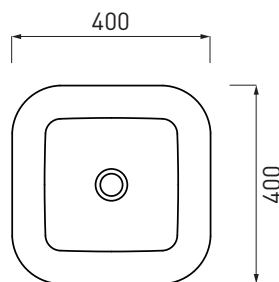

ATTENZIONE:
Le superfici, pesi e misure riportate possono presentare leggere differenze rispetto ai pezzi reali, in considerazione e accordo delle caratteristiche di tolleranza intrinseche del materiale ceramico e del suo processo produttivo. L'azienda si riserva di cambiare schede tecniche e caratteristiche di funzionamento degli articoli in ogni momento e senza necessità di preavviso.

ATTENTION:
Surfaces, weights and dimensions can show some little differences compared to the real item, following typical intrinsic characteristics of ceramics material and production. The company reserves the right to change any technical specifications/dimension and/or operating characteristics of the products at any time and without giving notice.