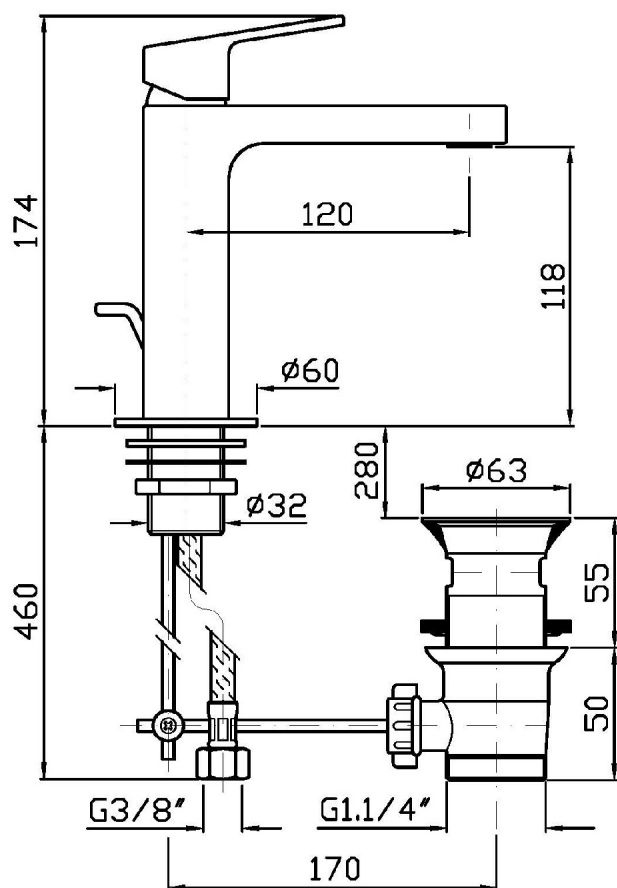

JINGLE

ZIN690

Disegno Complessivo / Overall Drawing