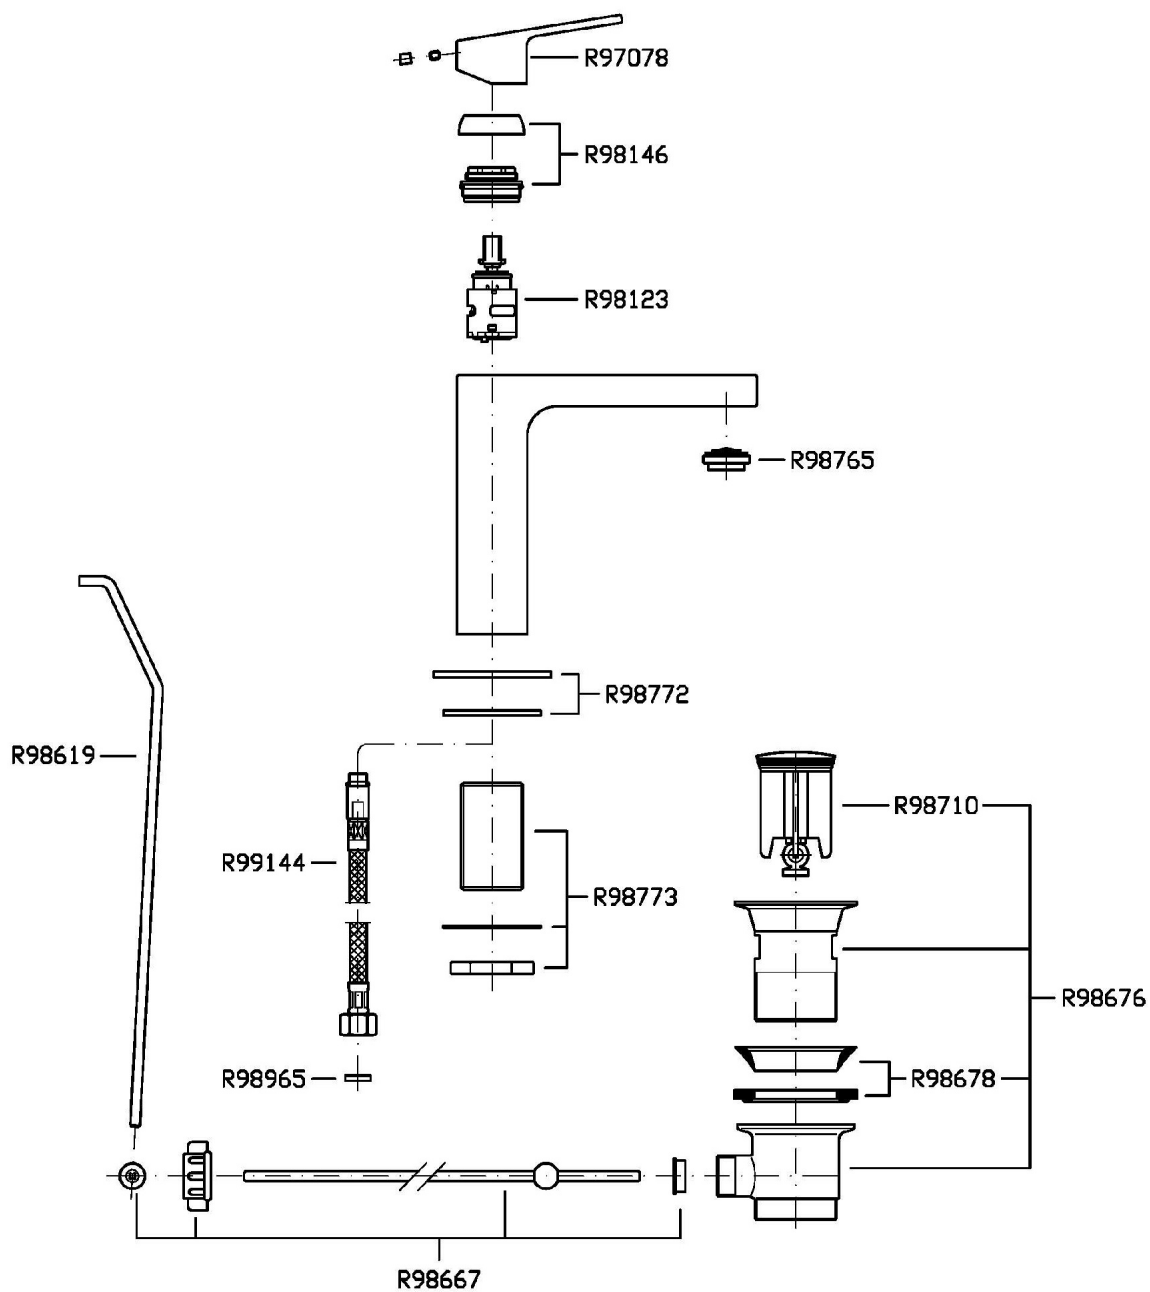

JINGLE

ZIN690

Esplosi / Exploded