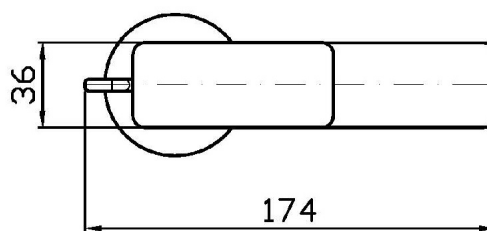

JINGLE

ZIN690

Disegno Complessivo / Overall Drawing