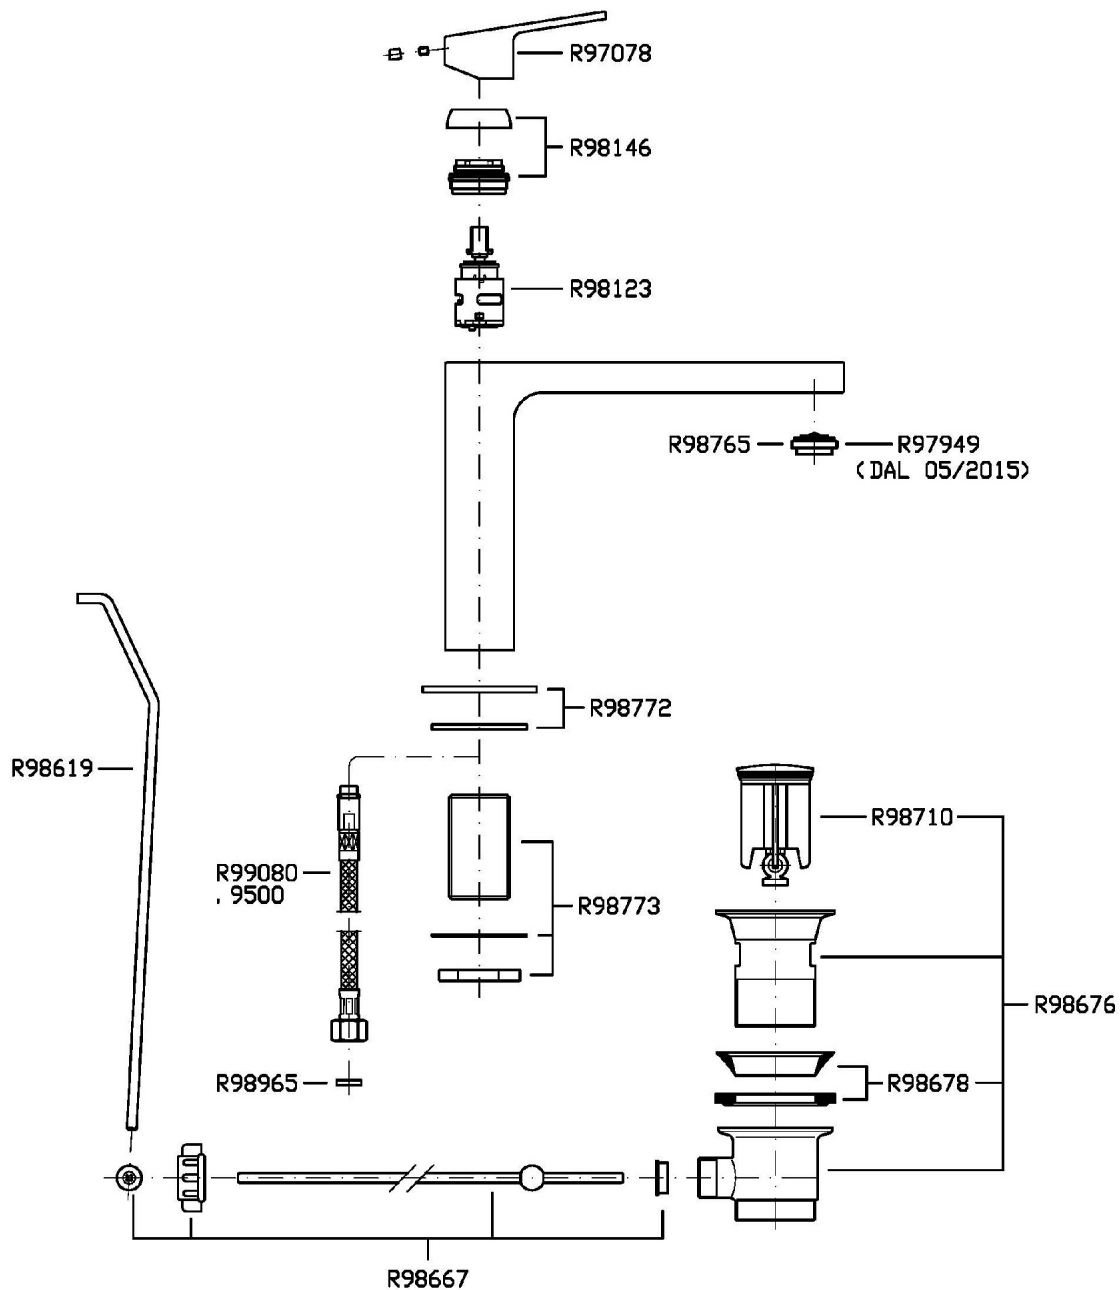

JINGLE

ZIN692

Esplosi / Exploded