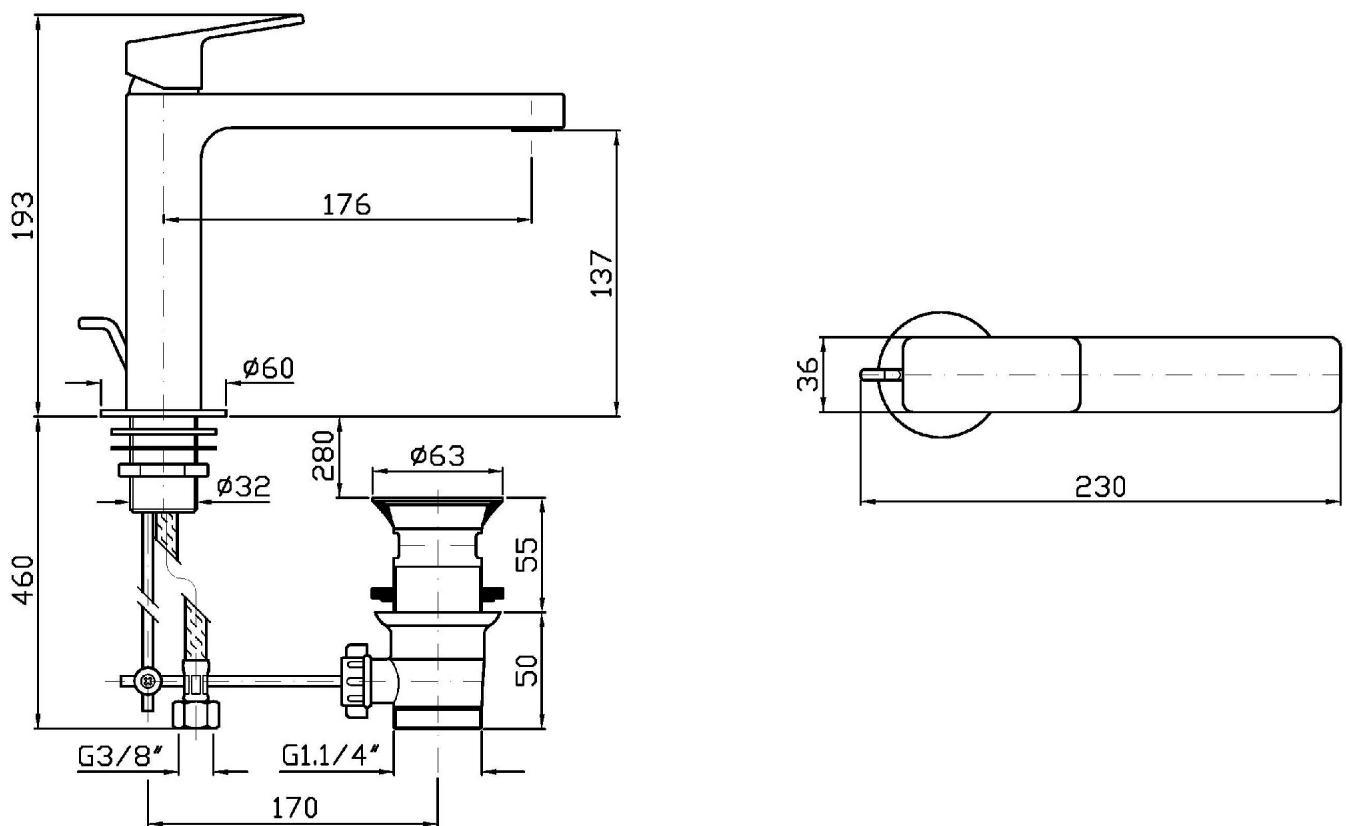

JINGLE

ZIN692

Disegno Complessivo / Overall Drawing