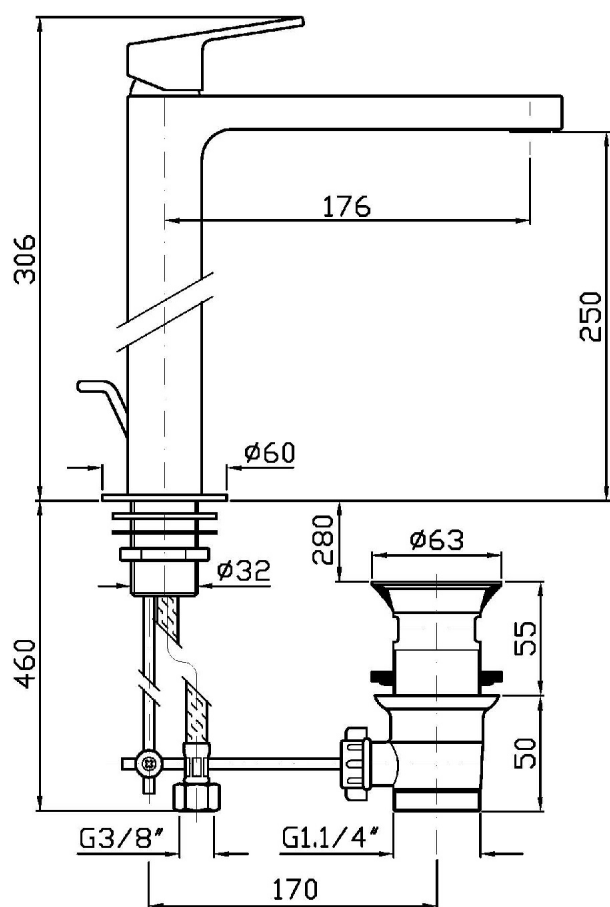

JINGLE

ZIN691

Disegno Complessivo / Overall Drawing