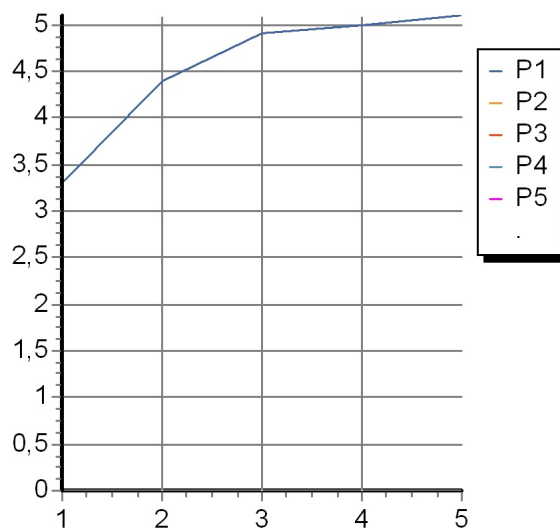

## JINGLE

ZIN691

Portate / Flowrates (lt/min)

PRESSIONE PRESSURE	1 BAR	2 BAR	3 BAR	4 BAR	5 BAR
LAVABO BASIN	3,3	4,4	4,9	5	5,1
P1					
P2					
P3					
P4					
P5					

## JINGLE

ZIN691

Pesi e Misure / Weights and Sizes

Peso ( Kg ) Weight ( lb )	3,12 ( Kg )	6,878352 ( lb )
Volume ( dc3 ) - ( in3 )	11,01 ( dc3 )	0,000672 ( in3 )
h ( mm ) - ( in )	90 ( mm )	3,543309 ( in )
L1 ( mm ) - ( in )	335 ( mm )	13,1889835 ( in )
L2 ( mm ) - ( in )	365 ( mm )	14,3700865 ( in )