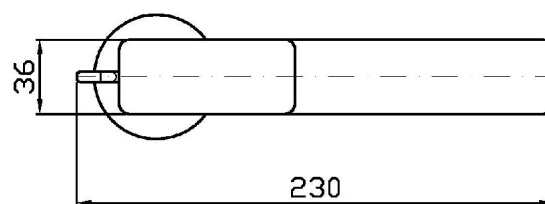

JINGLE

ZIN691

Disegno Complessivo / Overall Drawing