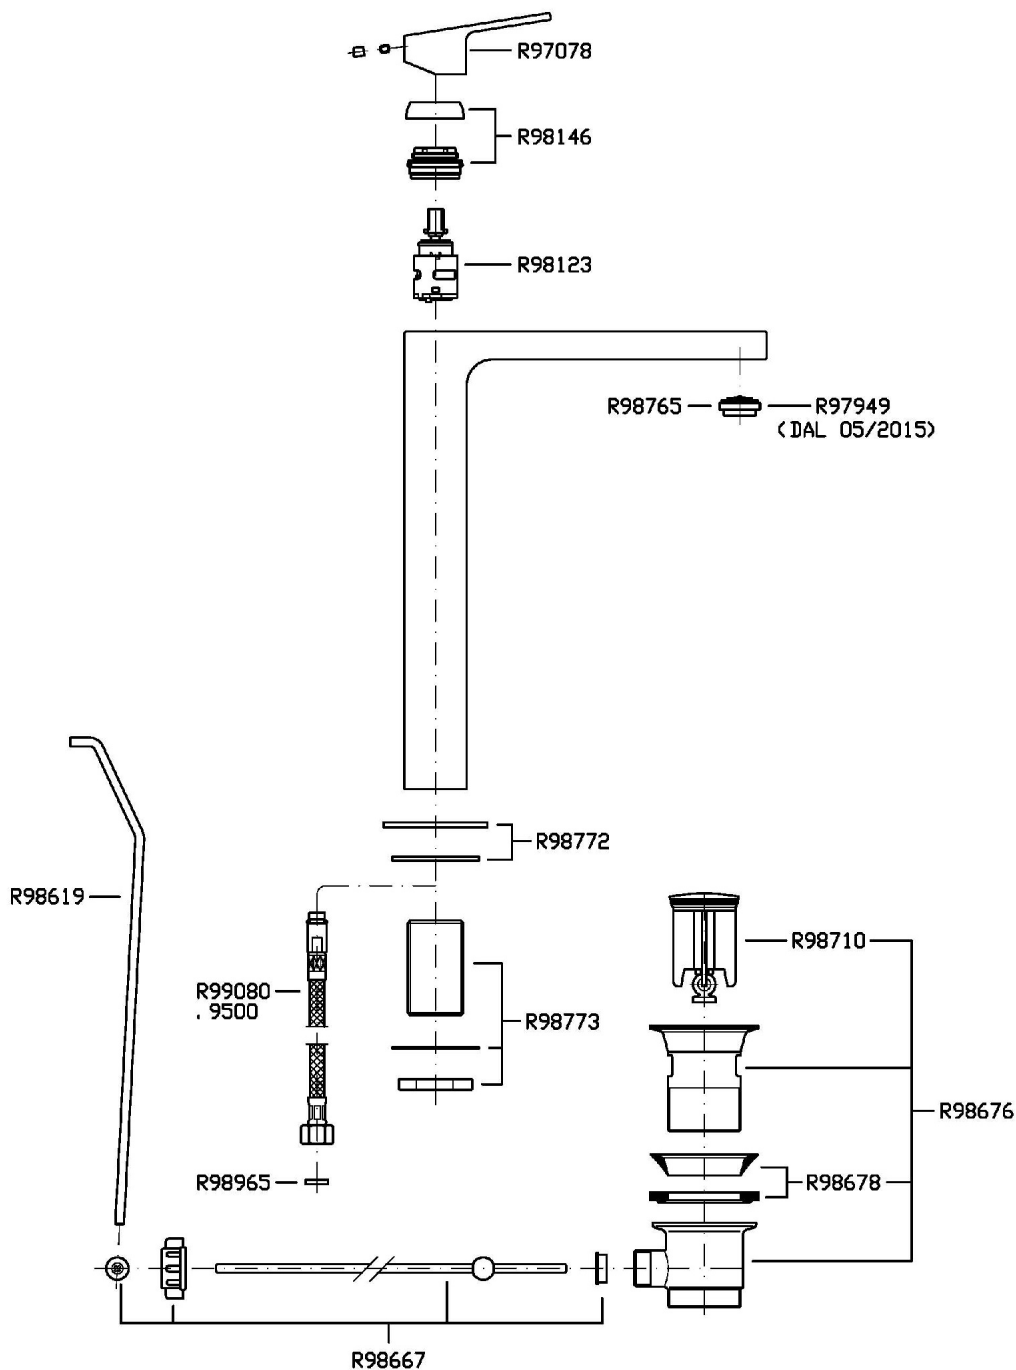

JINGLE

ZIN691

Esplosi / Exploded