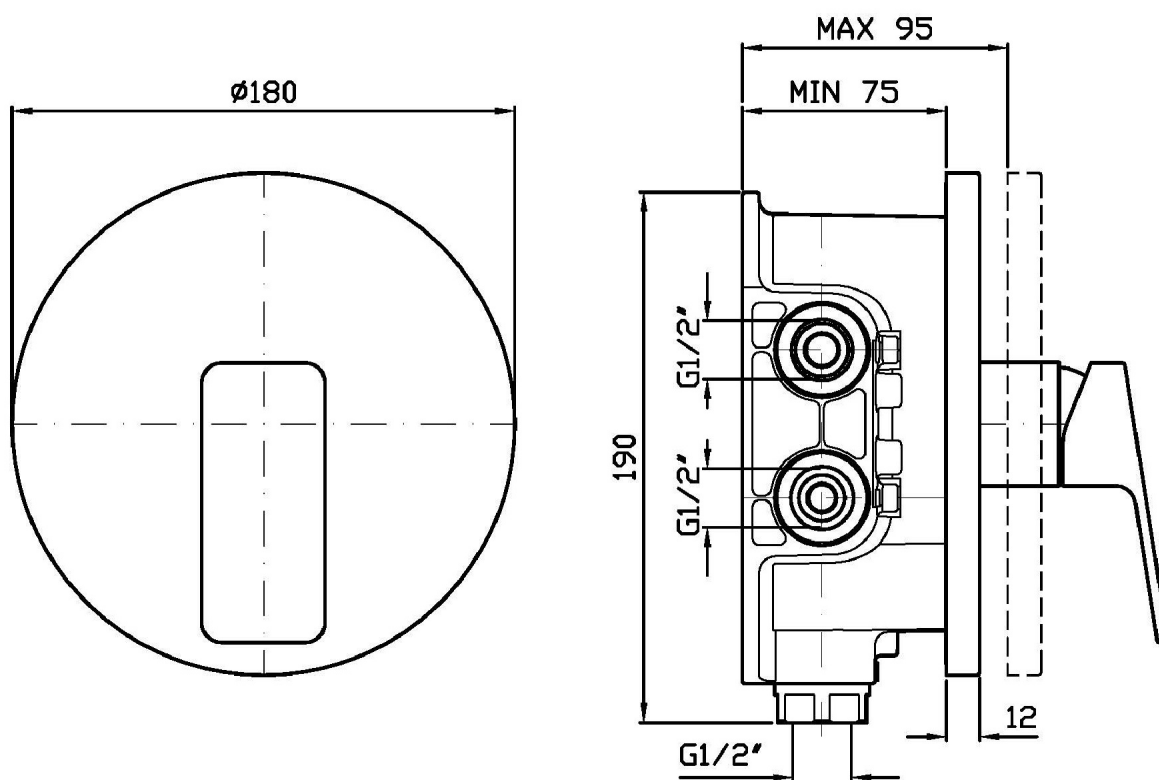

JINGLE

ZIN090

Disegno Complessivo / Overall Drawing