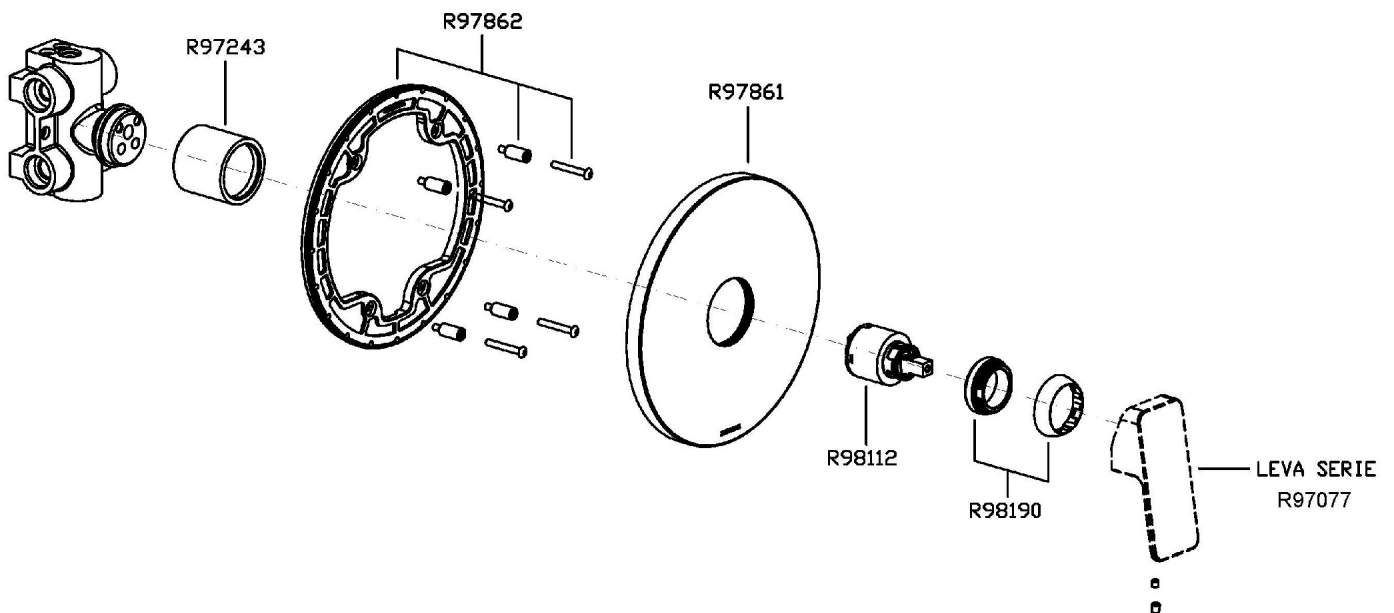

JINGLE

ZIN090

Esplosi / Exploded