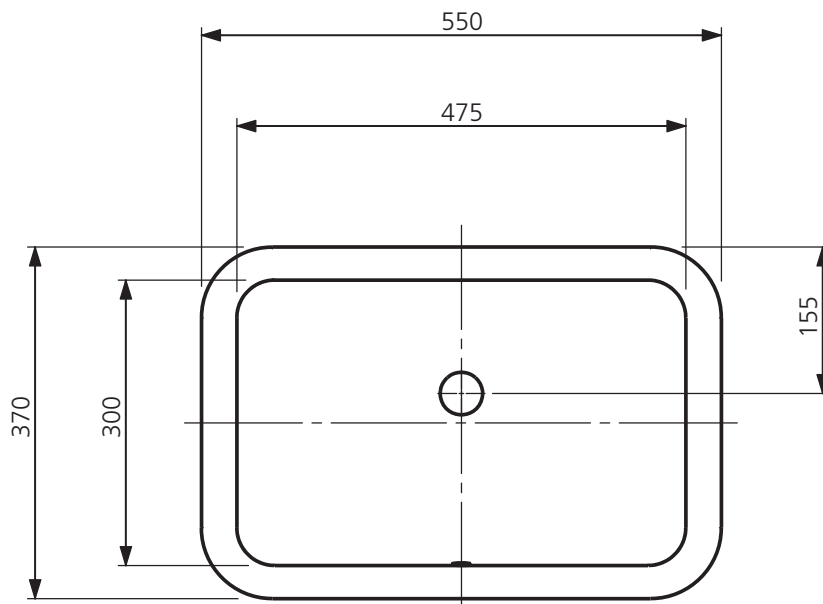

LEFROY BROOKS

IBROC HOUSE ESSEX ROAD
HODDESDON HERTS EN11 OQS UK
T: +44 (0)1992 708 316 F: +44 (0)1992 708 317

LB 7250 WH

RECTANGULAR UNDER COUNTER BASIN

DIMENSIONAL DATA SHEET

DATE: 10. MAY 2016

No:

PLEASE NOTE: THIS BASIN ONLY COMES WITHOUT LOGO

DIMENSIONS IN MILLIMETRES

ALL DIMENSIONS ARE APPROXIMATE AND ARE SUBJECT TO NORMAL CERAMIC VARIATION.

WHILST EVERY EFFORT IS MADE TO ENSURE THE ACCURACY OF THESE DATA SHEETS THEY ARE SUBJECT TO CHANGE WITHOUT NOTICE AS PART OF THE COMPANY'S PRODUCT DEVELOPMENT PROCESS