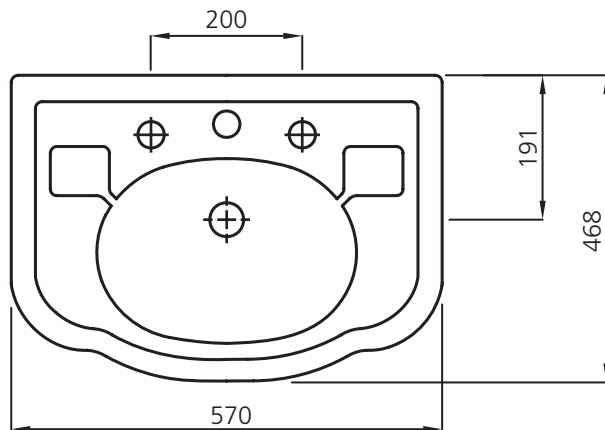

LEFROY BROOKS

IBROC HOUSE ESSEX ROAD
HODDESDON HERTS EN11 OQS UK
T: +44 (0)1992 708 316 F: +44 (0)1992 708 317

LB 7723 WH / LB 7724 WH

LA CHAPELLE NARROW BASIN 57CM

DIMENSIONAL DATA SHEET

DATE: 10. MAY 2016

No: 000539

COPYRIGHT © LBP LTD. ALL RIGHTS RESERVED

DIMENSIONS IN MILLIMETRES

WHILST EVERY EFFORT IS MADE TO ENSURE THE ACCURACY OF THESE DATA SHEETS THEY ARE SUBJECT TO CHANGE WITHOUT NOTICE AS PART OF THE COMPANY'S PRODUCT DEVELOPMENT PROCESS