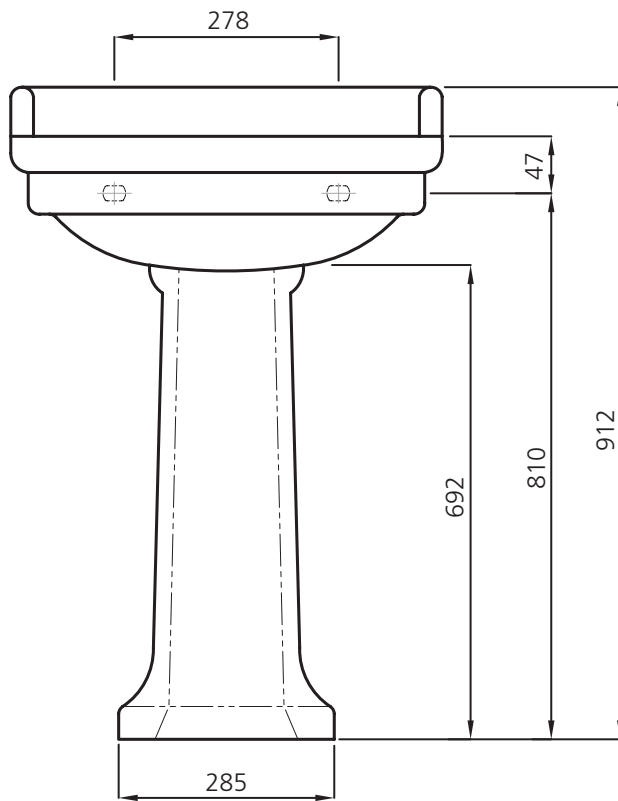

LEFROY BROOKS

IBROC HOUSE ESSEX ROAD
HODDESDON HERTS EN11 OQS UK
T: +44 (0)1992 708 316 F: +44 (0)1992 708 317

LB 7723 WH / LB 7724 WH

LA CHAPELLE NARROW BASIN 57CM

DIMENSIONAL DATA SHEET

DATE: 10. MAY 2016

No: 000539

COPYRIGHT © LBP LTD. ALL RIGHTS RESERVED

DIMENSIONS IN MILLIMETRES

WHILST EVERY EFFORT IS MADE TO ENSURE THE ACCURACY OF THESE DATA SHEETS THEY ARE SUBJECT TO CHANGE WITHOUT NOTICE AS PART OF THE COMPANY'S PRODUCT DEVELOPMENT PROCESS