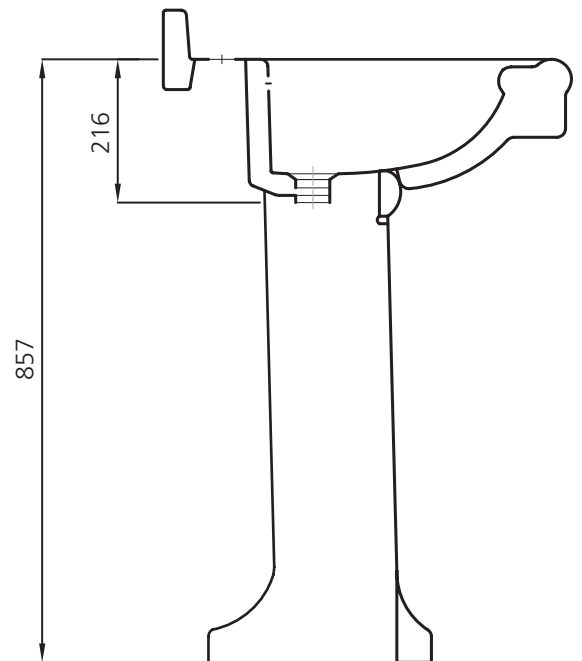

LEFROY BROOKS

IBROC HOUSE ESSEX ROAD
HODDESDON HERTS EN11 OQS UK
T: +44 (0)1992 708 316 F: +44 (0)1992 708 317

LB 7723 WH / LB 7724 WH

LA CHAPELLE NARROW BASIN 57CM

DIMENSIONAL DATA SHEET

DATE: 10. MAY 2016

No: 000539

COPYRIGHT © LBP LTD. ALL RIGHTS RESERVED

DIMENSIONS IN MILLIMETRES

WHILST EVERY EFFORT IS MADE TO ENSURE THE ACCURACY OF THESE DATA SHEETS THEY ARE SUBJECT TO CHANGE WITHOUT NOTICE AS PART OF THE COMPANY'S PRODUCT DEVELOPMENT PROCESS