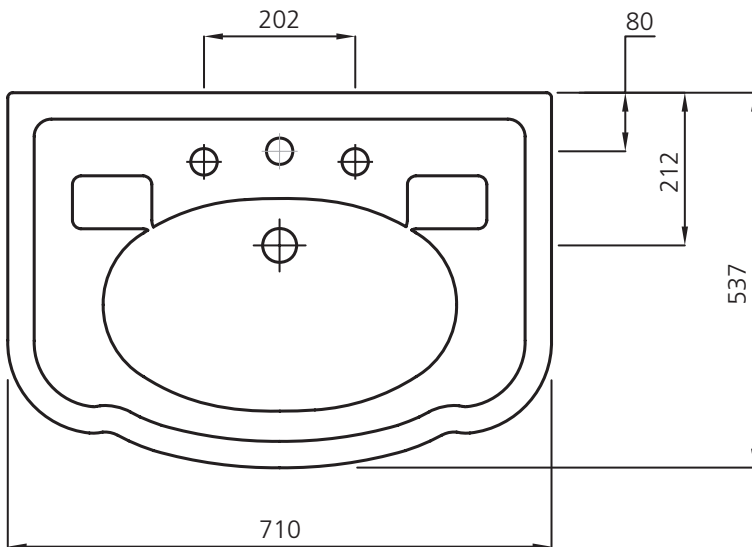

LEFROY BROOKS

IBROC HOUSE ESSEX ROAD
HODDESDON HERTS EN11 OQS UK
T: +44 (0)1992 708 316 F: +44 (0)1992 708 317

LB 7703 WH / LB 7742 WH

LA CHAPELLE STANDARD BASIN 72CM

DIMENSIONAL DATA SHEET

DATE: 10. MAY 2016

No: 000538

COPYRIGHT © LBP LTD. ALL RIGHTS RESERVED

DIMENSIONS IN MILLIMETRES

ALL DIMENSIONS ARE APPROXIMATE AND ARE SUBJECT TO NORMAL CERAMIC VARIATION.

WHILST EVERY EFFORT IS MADE TO ENSURE THE ACCURACY OF THESE DATA SHEETS THEY ARE SUBJECT TO CHANGE WITHOUT NOTICE AS PART OF THE COMPANY'S PRODUCT DEVELOPMENT PROCESS