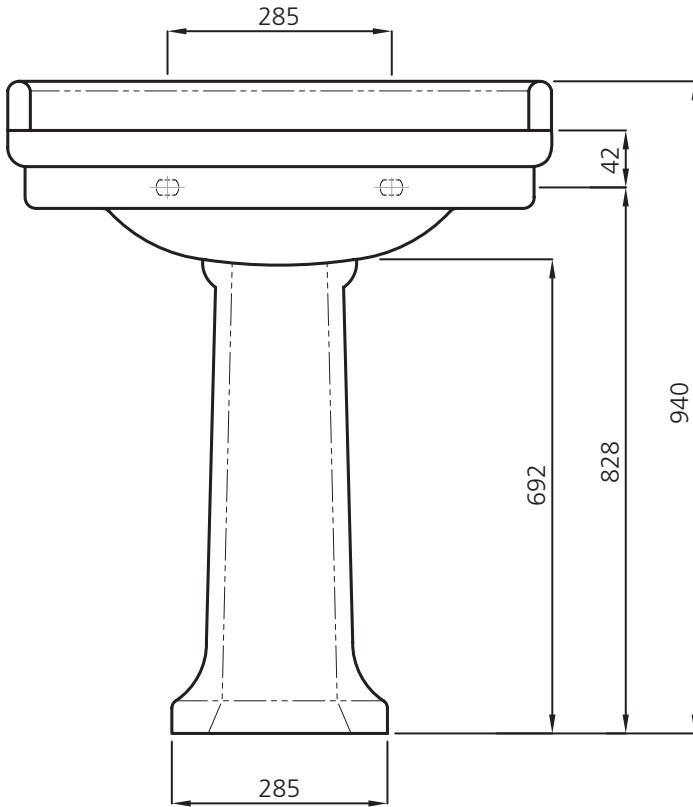

LEFROY BROOKS

IBROC HOUSE ESSEX ROAD
HODDESDON HERTS EN11 OQS UK
T: +44 (0)1992 708 316 F: +44 (0)1992 708 317

LB 7703 WH / LB 7742 WH

LA CHAPELLE STANDARD BASIN 72CM

DIMENSIONAL DATA SHEET

DATE: 10. MAY 2016

No: 000538

COPYRIGHT © LBP LTD. ALL RIGHTS RESERVED

DIMENSIONS IN MILLIMETRES

ALL DIMENSIONS ARE APPROXIMATE AND ARE SUBJECT TO NORMAL CERAMIC VARIATION.

WHILST EVERY EFFORT IS MADE TO ENSURE THE ACCURACY OF THESE DATA SHEETS THEY ARE SUBJECT TO CHANGE WITHOUT NOTICE AS PART OF THE COMPANY'S PRODUCT DEVELOPMENT PROCESS