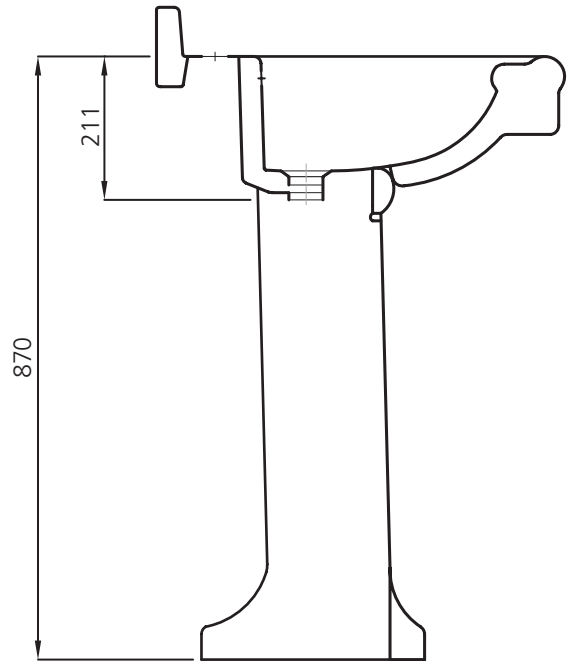

LEFROY BROOKS

IBROC HOUSE ESSEX ROAD
HODDESDON HERTS EN11 OQS UK
T: +44 (0)1992 708 316 F: +44 (0)1992 708 317

LB 7703 WH / LB 7742 WH

LA CHAPELLE STANDARD BASIN 72CM

DIMENSIONAL DATA SHEET

DATE: 10. MAY 2016

No: 000538

COPYRIGHT © LBP LTD. ALL RIGHTS RESERVED

DIMENSIONS IN MILLIMETRES

ALL DIMENSIONS ARE APPROXIMATE AND ARE SUBJECT TO NORMAL CERAMIC VARIATION.

WHILST EVERY EFFORT IS MADE TO ENSURE THE ACCURACY OF THESE DATA SHEETS THEY ARE SUBJECT TO CHANGE WITHOUT NOTICE AS PART OF THE COMPANY'S PRODUCT DEVELOPMENT PROCESS