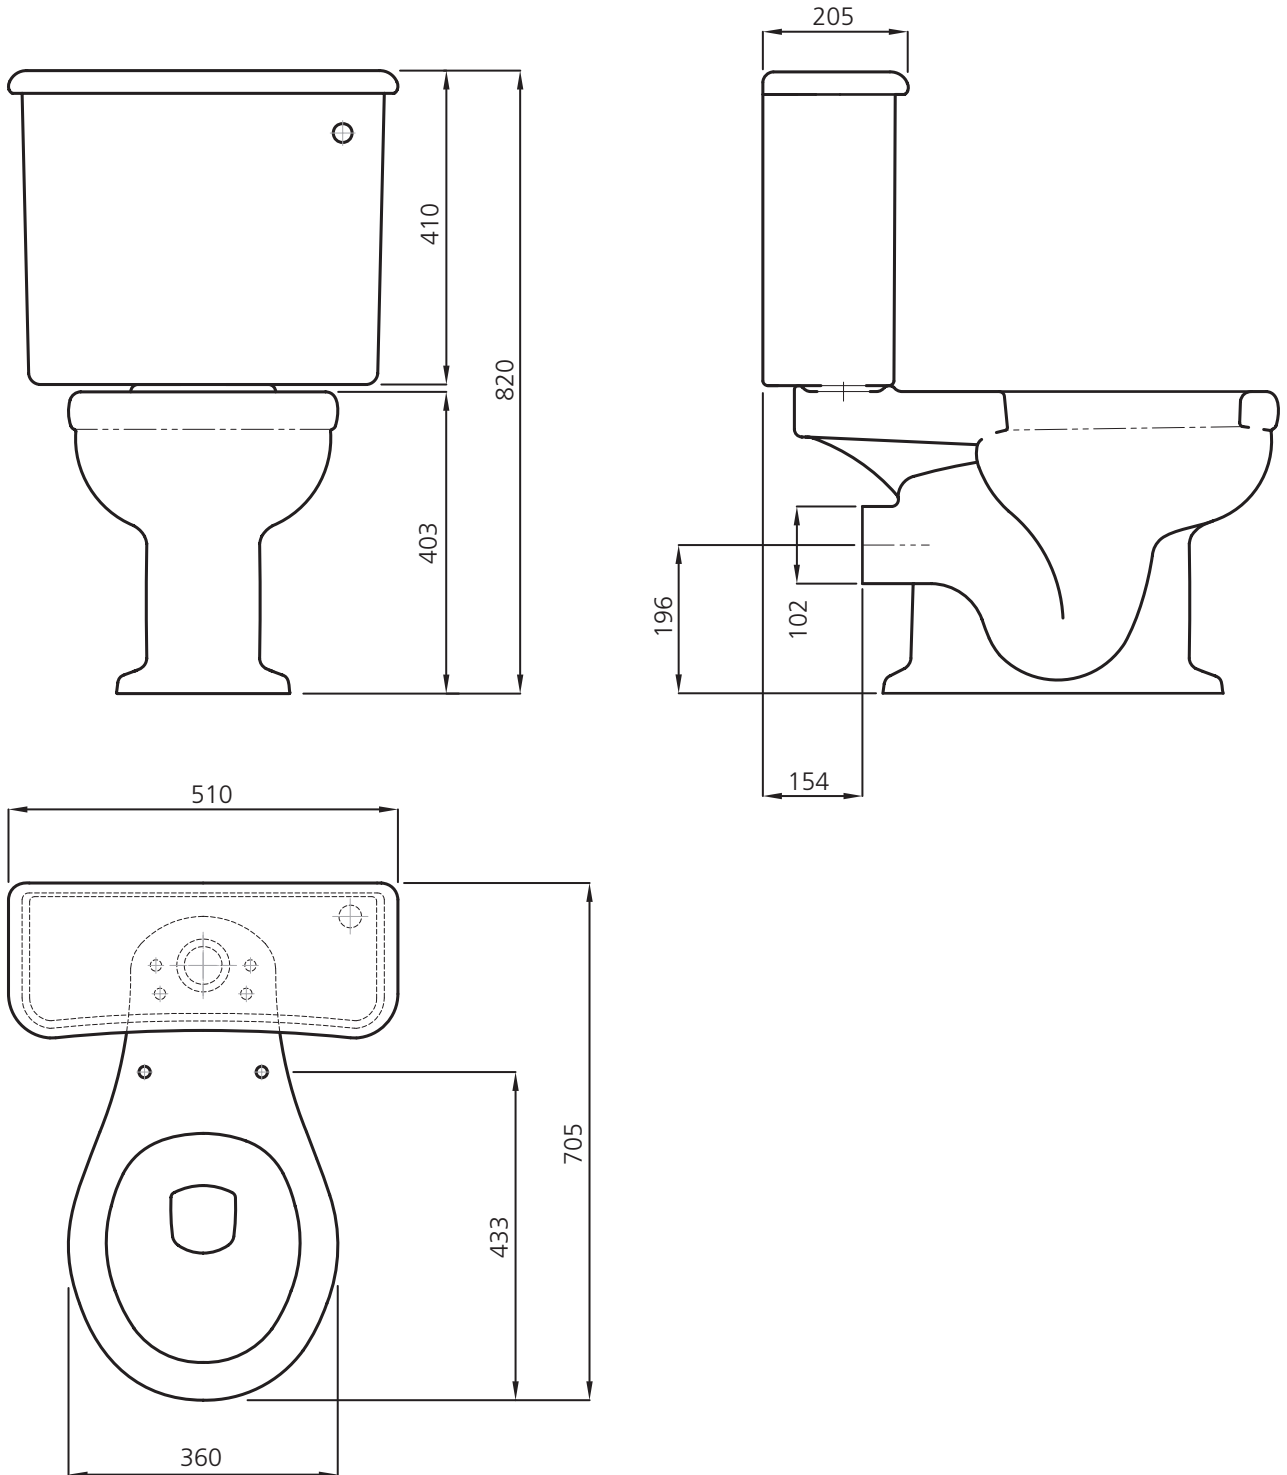

LEFROY BROOKS

IBROC HOUSE ESSEX ROAD
HODDESDON HERTS EN11 0QS UK
T: +44 (0)1992 708 316 F: +44 (0)1992 708 317

LB 7707 WH / LB 7708 WH

LA CHAPELLE CLOSE COUPLED LAVATORY

DIMENSIONAL DATA SHEET

DATE: 10. MAY 2016

No: 000554

COPYRIGHT © LBP LTD. ALL RIGHTS RESERVED

DIMENSIONS IN MILLIMETRES

ALL DIMENSIONS ARE APPROXIMATE AND ARE SUBJECT TO NORMAL CERAMIC VARIATION.

WHILST EVERY EFFORT IS MADE TO ENSURE THE ACCURACY OF THESE DATA SHEETS THEY ARE SUBJECT TO CHANGE WITHOUT NOTICE AS PART OF THE COMPANY'S PRODUCT DEVELOPMENT PROCESS