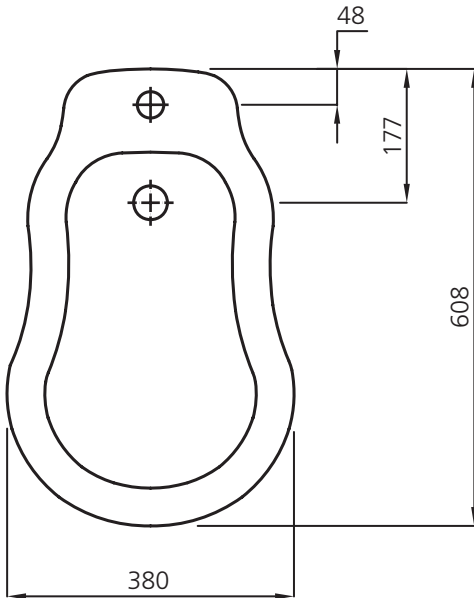

LEFROY BROOKS

IBROC HOUSE ESSEX ROAD
HODDESDON HERTS EN11 OQS UK
T: +44 (0)1992 708 316 F: +44 (0)1992 708 317

LB 7705 WH

LA CHAPELLE BIDET

DIMENSIONAL DATA SHEET

DATE: 10. MAY 2016

No: 000553

COPYRIGHT © LBP LTD. ALL RIGHTS RESERVED

DIMENSIONS IN MILLIMETRES

ALL DIMENSIONS ARE APPROXIMATE AND ARE SUBJECT TO NORMAL CERAMIC VARIATION.

WHILST EVERY EFFORT IS MADE TO ENSURE THE ACCURACY OF THESE DATA SHEETS THEY ARE SUBJECT TO CHANGE WITHOUT NOTICE AS PART OF THE COMPANY'S PRODUCT DEVELOPMENT PROCESS