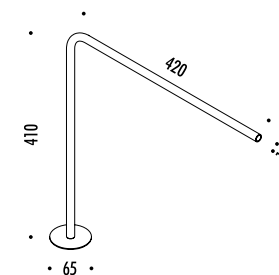

DESIGN DAVIDE GROPPI - 2009
LAMPADA DA TAVOLO - METALLO
TABLE LAMP - METAL
ENERGY CLASS: A+

CE IP 20

LESS FOR LESS

145803	BIANCO OPACO / MATT WHITE	24 V DC - 5 W LED - 3000K - 345 lm BASE CON MAGNETE Ø 65 mm - BASE STANDARD Ø 200 mm - CAVO BIANCO DRIVER LED INCLUSO INPUT 100-240 V - 50/60 Hz - NON DIMMERABILE
		BASE WITH MAGNET Ø 65 mm - STANDARD BASE Ø 200 mm - WHITE CABLE INCLUDES LED DRIVER INPUT 100-240 V - 50/60 Hz - NOT DIMMABLE