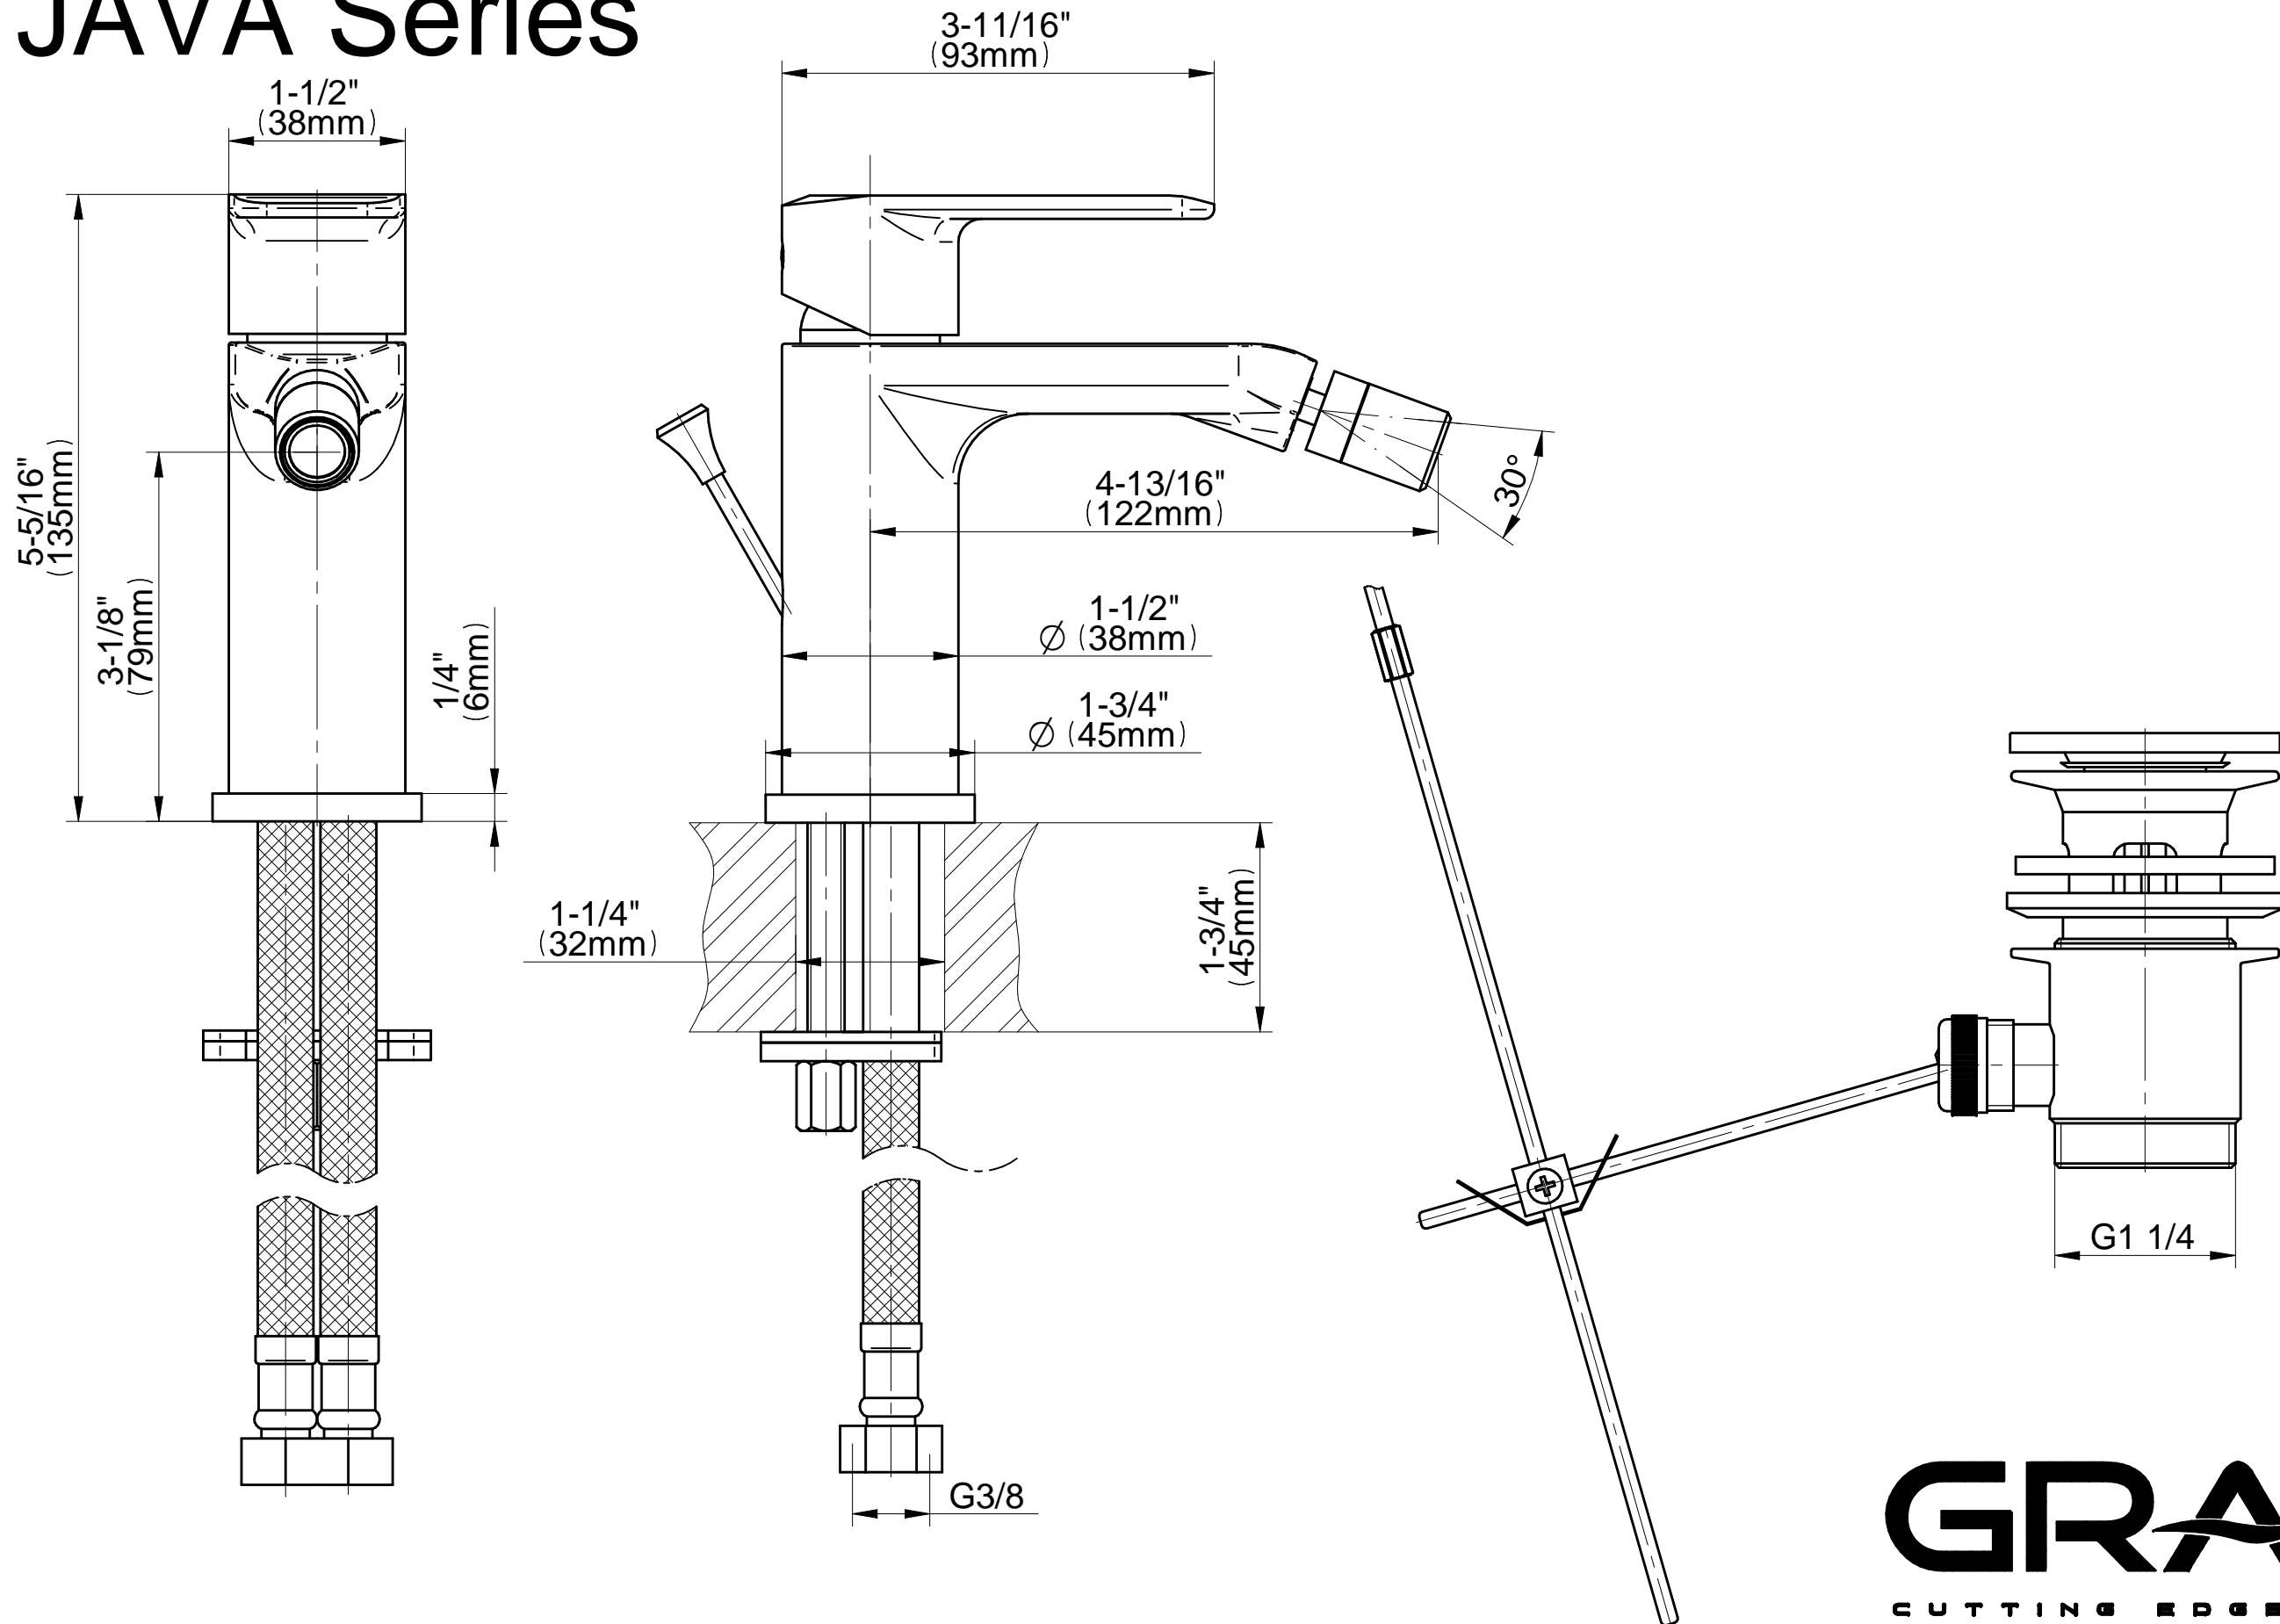

5192800

JAVA Series

GRAFF®
CUTTING EDGE DESIGN