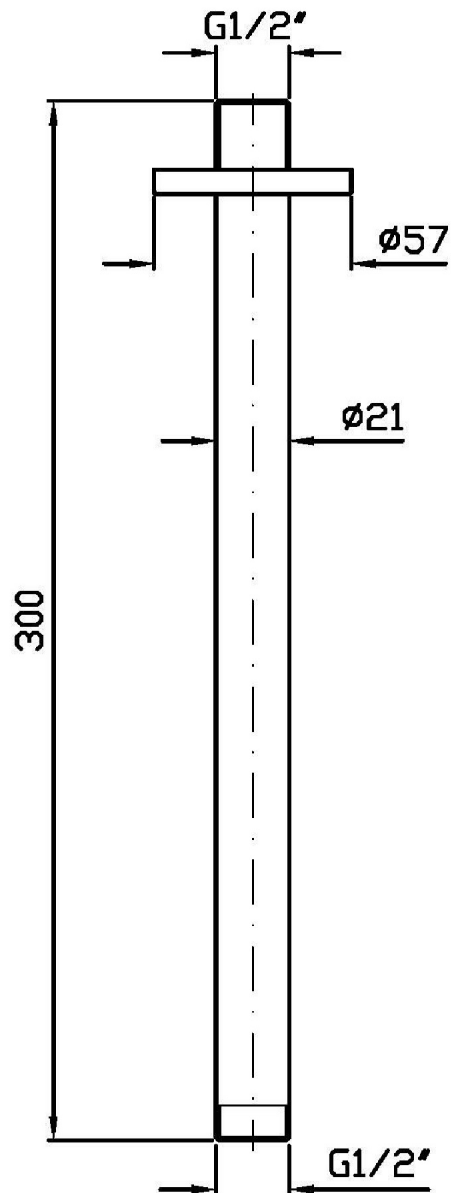

## SHOWER

Z93024

Braccio doccia a soffitto. / Ceiling mounted shower arm.

Braccio doccia a soffitto. Lunghezza 300 mm.

Ceiling mounted shower arm. Length 300 mm.

## SHOWER

Z93024

Disegno Complessivo / Overall Drawing

Marchio / Brand ZUCCHETTI

Classe / Class ACCESSORI  
DOCCE

## SHOWER

Z93024

Pesi e Misure / Weights and Sizes

Peso ( Kg ) Weight ( lb )	0,58 ( Kg )	1,278668 ( lb )
Volume ( dc3 ) - ( in3 )	1,97 ( dc3 )	0,000120 ( in3 )
h ( mm ) - ( in )	30 ( mm )	1,181103 ( in )
L1 ( mm ) - ( in )	190 ( mm )	7,480319 ( in )
L2 ( mm ) - ( in )	345 ( mm )	13,5826845 ( in )