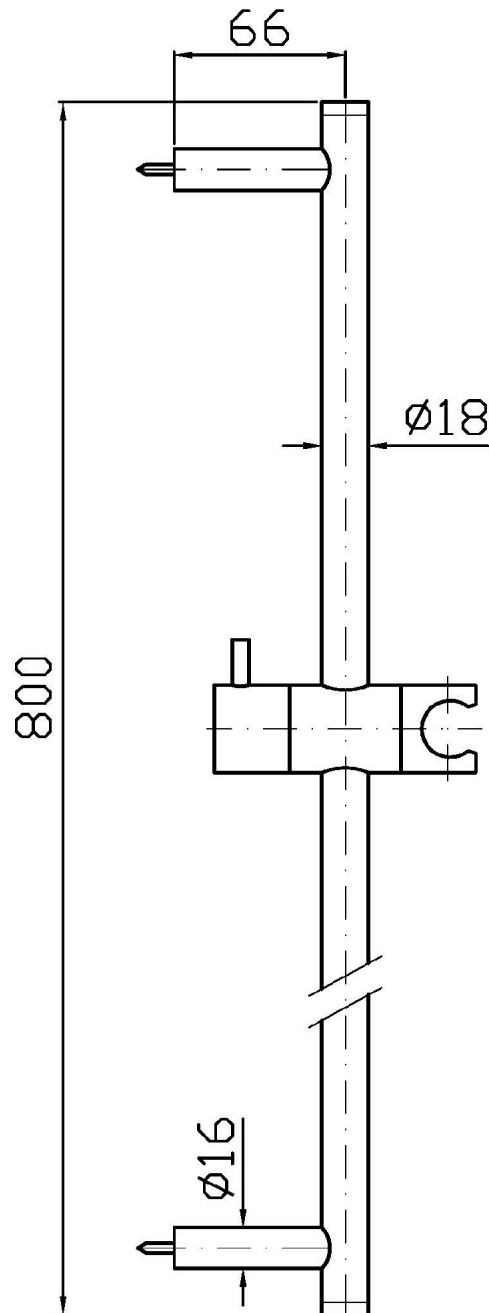

## SHOWER

Z95201

Asta murale singola. / Slide rail

Asta murale singola con barra da 800 mm.

Slide rail with adjustable bracket. Length 800 mm.

## SHOWER

Z95201

Disegno Complessivo / Overall Drawing

Marchio / Brand ZUCCHETTI

Classe / Class

ACCESSORI  
DOCCE

## SHOWER

Z95201

Pesi e Misure / Weights and Sizes

Peso ( Kg ) Weight ( lb )	1,2 ( Kg )	2,64552 ( lb )
Volume ( dc3 ) - ( in3 )	9,97 ( dc3 )	0,000608 ( in3 )
h ( mm ) - ( in )	105 ( mm )	4,1338605 ( in )
L1 ( mm ) - ( in )	130 ( mm )	5,118113 ( in )
L2 ( mm ) - ( in )	730 ( mm )	28,740173 ( in )