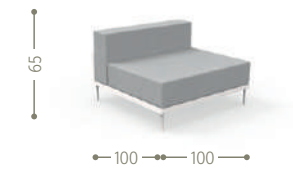

white

Cement table top .....

light grey dark grey

SOFA / CODE: CLEALUANG

SOFA CX / CODE: CLEALUCX

LIVING ARMCHAIR / CODE: CLEALUPLIV

CANOPY SOFA / CODE: CLEALUCANO

SOFA / CODE: CLEALUDIV