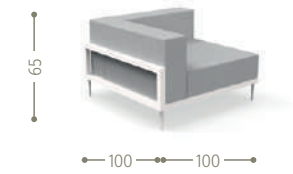

SOFA CX / CODE: CLEALUCX