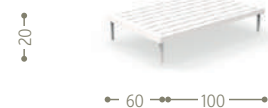

POUF LIVING / CODE: CLEALUPUF

COFFEE TABLE D100 / CODE: CLEALUTC1

COFFEE TABLE D75 / CODE: CLEALUTC2

COFFEE TABLE D50 / CODE: CLEALUTC3

COFFEE TABLE 60X100 / CODE: CLEALUTC4

COFFEE TABLE 100X100 / CODE: CLEALUTC5