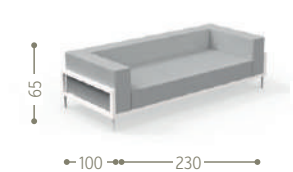

white

Cement table top .....

light grey dark grey

SOFA / CODE: CLEALUANG

SOFA CX / CODE: CLEALUCX

LIVING ARMCHAIR / CODE: CLEALUPLIV

CANOPY SOFA / CODE: CLEALUCANO

SOFA / CODE: CLEALUDIV