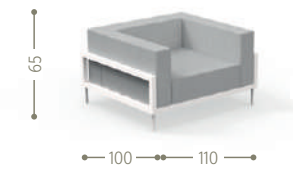

white

Cement table top .....

light grey dark grey

SOFA / CODE: CLEALUANG

SOFA CX / CODE: CLEALUCX

LIVING ARMCHAIR / CODE: CLEALUPLIV

CANOPY SOFA / CODE: CLEALUCANO

SOFA / CODE: CLEALUDIV