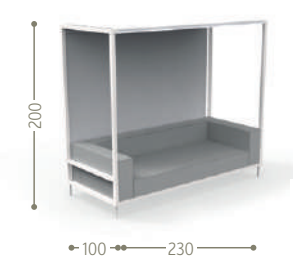

CANOPY SOFA / CODE: CLEALUCANO

SOFA / CODE: CLEALUDIV