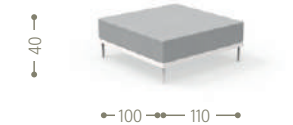

ROCKING CHAIR / CODE: CLEALUPD