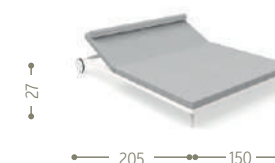

ROCKING CHAIR / CODE: CLEALUPD

SOFA LOVE SEAT / CODE: CLEALULOV

LOUNGE ARMCHAIR / CODE: CLEALUPL

POUF / CODE: CLEALUPUF2

SUNBED / CODE: CLEALULET

DOUBLE SUNBED / CODE: CLEALULET2

DINING TABLE 220X100 / CODE: CLEALUTP220