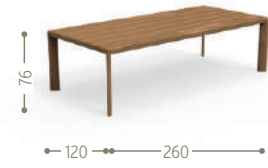

SWING CHAIR / CODE: CLEALT

COFFEE TABLE D100 / CODE: CLETC1

COFFEE TABLE D75 / CODE: CLETC2

COFFEE TABLE D50 / CODE: CLETC3

SIDE TABLE / CODE: CLETC4

COFFEE TABLE 60X100 / CODE: CLETC5

COFFEE TABLE 100X100 / CODE: CLETC6

TABLE 220X100 / CODE: CLETP

TABLE 220X100 / CODE: CLETP

COFFEE TABLE D75 / CODE: CLETC2

IROKO TABLE 220X100 / CODE: CLETPOK01

IROKO TABLE 260X120 / CODE: CLETPOK02

PADDED TUB CHAIR / CODE: CLEPPZ

SUNBED / CODE: CLELET