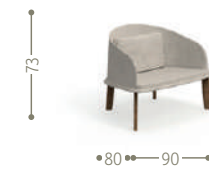

Fabric pillows 45x45 (optional)

C2	C3	C4	C60	C61	C62
dark grey	light grey	white	ecru	bronze	dove

C64	C65	C66	C24	C67
mambo white snowy	white/light blue	mambo red brick	mambo taupe	light blue

Stone table top | Synthetic ropes

S1	S2	S3	R3	R11
travertino silver	marmo bianco carrara	travertino classic	ecru	dark grey

SOFA LONGUE SX / CODE: CLELONSX

L1
A16

LONGUE ARMCHAIR / CODE: CLEPL

L1

SOFA / CODE: CLECX

L1
A16

POUF / CODE: CLEPUF

L1

SOFA / CODE: CLEDIV

L1
A16

ROCKING CHAIR / CODE: CLEPD

L1

L9
A16

L9

SOFA LOVE SEAT / CODE: CLELOV

SWING CHAIR / CODE: CLEALT

COFFEE TABLE D100 / CODE: CLETC1

COFFEE TABLE D75 / CODE: CLETC2

COFFEE TABLE D50 / CODE: CLETC3

SIDE TABLE / CODE: CLETC4

COFFEE TABLE 60X100 / CODE: CLETC5

COFFEE TABLE 100X100 / CODE: CLETC6