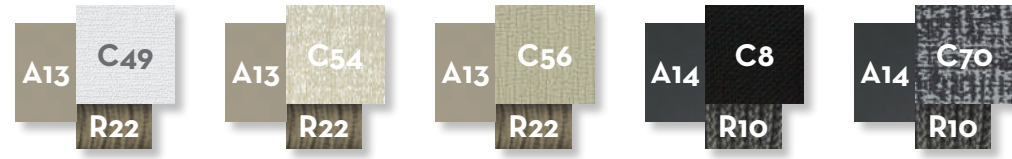

#Panamacollection

Design Ludovica + Roberto Palomba

Finishing

Aluminium frame

Seat fabric cushions - fabric pillows 60x60 60x40 45x25 (optional)

Synthetic rope

Gress table top

POUF / CODE: PANPOF