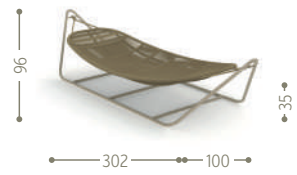

SUNBED / CODE: PANLET

LIVING RELAX ARMCHAIR / CODE: PANLIVREX

DAYBED / CODE: PANDAB

HAMMOCK / CODE: PANA

DINING CHAIR / CODE: PANSP

BAR STOOL / CODE: PANSGA

COFFEE TABLE 50X50 / CODE: PANTC50

COFFEE TABLE 70X70 / CODE: PANTC70