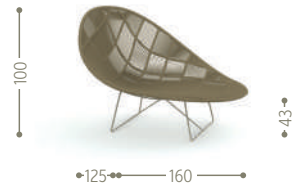

#Panamacollection

Design Ludovica + Roberto Palomba

Finishing

Aluminium frame

Seat fabric cushions - fabric pillows 60x60 60x40 45x25 (optional)

Synthetic rope

Gress table top

POUF / CODE: PANPOF

SUNBED / CODE: PANLET

LIVING RELAX ARMCHAIR / CODE: PANLIVREX

DAYBED / CODE: PANDAB

HAMMOCK / CODE: PANA

DINING CHAIR / CODE: PANSP

BAR STOOL / CODE: PANSGA

COFFEE TABLE 50X50 / CODE: PANTC50

COFFEE TABLE 70X70 / CODE: PANTC70