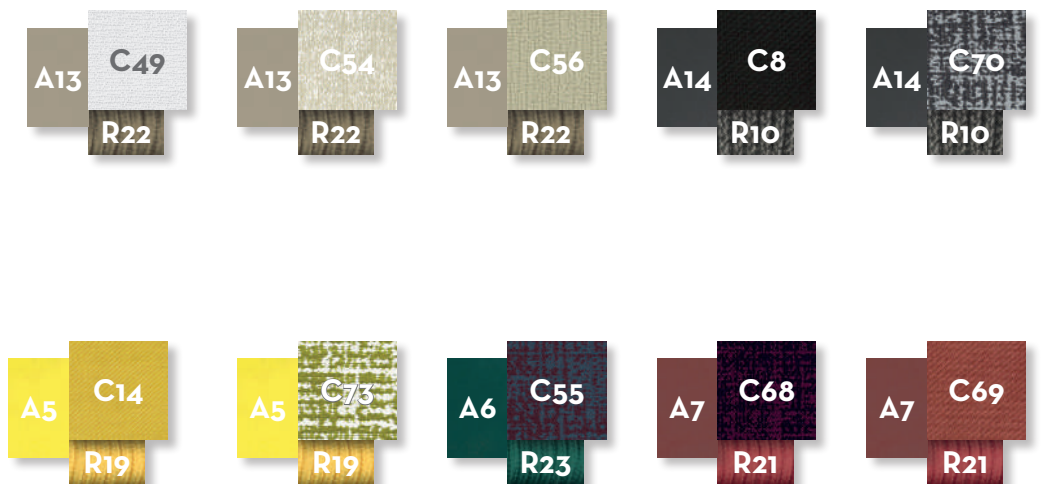

#Panamacollection

Design Ludovica + Roberto Palomba

Finishing

Aluminium frame

Seat fabric cushions - fabric pillows 60x60 60x40 45x25 (optional)

Synthetic rope

Gress table top

POUF / CODE: PANPOF

SUNBED / CODE: PANLET

LIVING RELAX ARMCHAIR / CODE: PANLIVREX

DAYBED / CODE: PANDAB

HAMMOCK / CODE: PANA

DINING CHAIR / CODE: PANSP

BAR STOOL / CODE: PANSGA

COFFEE TABLE 50X50 / CODE: PANTC50

COFFEE TABLE 70X70 / CODE: PANTC70