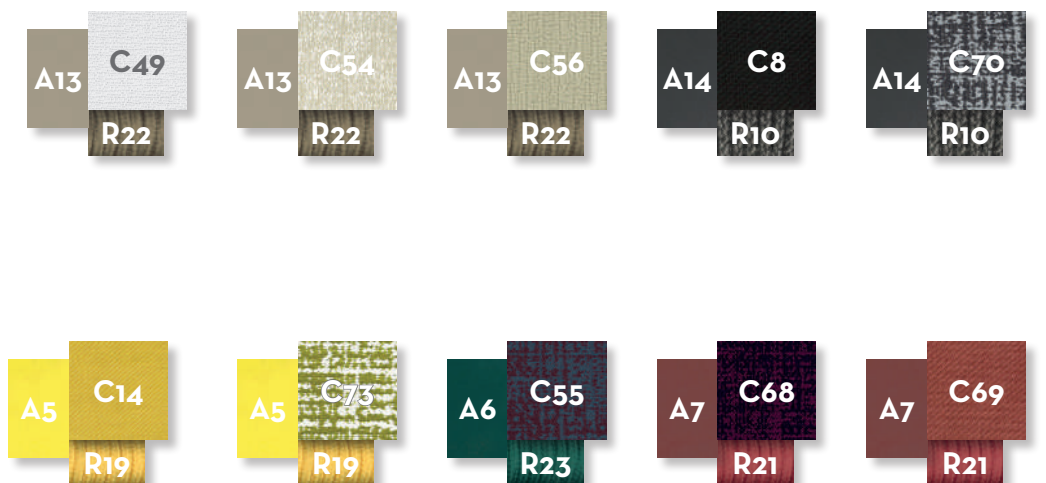

#Panamacollection

Design Ludovica + Roberto Palomba

Finishing

Aluminium frame

Seat fabric cushions - fabric pillows 60x60 60x40 45x25 (optional)

Synthetic rope

Gress table top

POUF / CODE: PANPOF

SUNBED / CODE: PANLET

LIVING RELAX ARMCHAIR / CODE: PANLIVREX

DAYBED / CODE: PANDAB

HAMMOCK / CODE: PANA

DINING CHAIR / CODE: PANSP

BAR STOOL / CODE: PANSGA

COFFEE TABLE 50X50 / CODE: PANTC50

COFFEE TABLE 70X70 / CODE: PANTC70