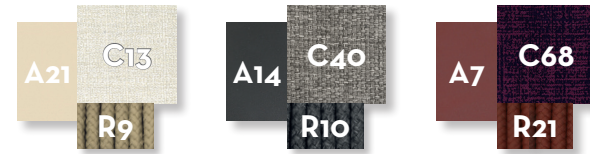

SOFA OBLIQUE DX / CODE: SCADIVBLDX

Width	Depth	Height	H. seat	H. cushion
155	101	73	39	31

SOFA OBLIQUE SX / CODE: SCADIVBLSX

Width 155 | Depth 101 | Height 73 | H. seat 39 | H. cushion 31

SOFA DROP DX/ CODE: SCADIVGDX