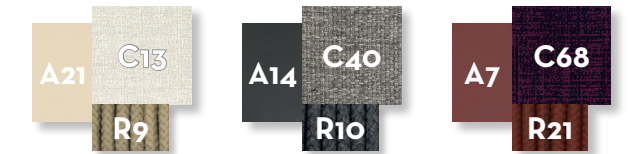

## Finishing

Aluminium frame

red

graphite

beige

Fabric seat cushions

white

grey

grey

black

peach

outmap turquoise

outmap plum

twill rust

outmap grey

SOFA DX / CODE: SCADIVDX

Width	Depth	Height	H. armrest	H. seat	H. cushion
194	103	73	55	39	31

SOFA SX / CODE: SCADIVSX

Width	Depth	Height	H. armrest	H. seat	H. cushion
194	103	73	55	39	31

SOFA CX / CODE: SCADIVCX

Width	Depth	Height	H. seat	H. cushion
173	103	73	39	31