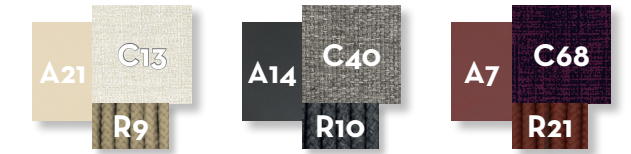

## Finishing

Aluminium frame

red

graphite

beige

Fabric seat cushions

white

grey

grey

black

peach

outmap turquoise

outmap plum

twill rust

outmap grey

SOFA DX / CODE: SCADIVDX

Width	Depth	Height	H. armrest	H. seat	H. cushion
194	103	73	55	39	31

SOFA SX / CODE: SCADIVSX

Width	Depth	Height	H. armrest	H. seat	H. cushion
194	103	73	55	39	31

SOFA CX / CODE: SCADIVCX

Width	Depth	Height	H. seat	H. cushion
173	103	73	39	31