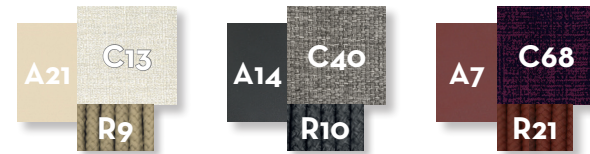

Width 145 | Depth 160 | Height 73 | H. seat 39 | H. cushion 31