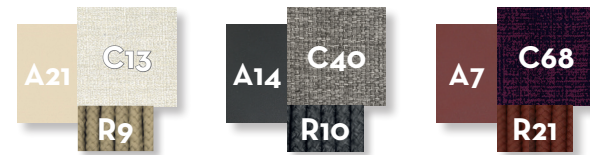

SOFA CORNER SX / CODE: SCADIVANGSX

Width 186 | Depth 103 | Height 73 | H. seat 39 | H. cushion 31

SOFA OBLIQUE END DX / CODE: SCADIVBLENDX

Width 163 | Depth 125 | Height 73 | H. seat 39 | H. cushion 31

SOFA OBLIQUE END SX / CODE: SCADIVBLENDXSX