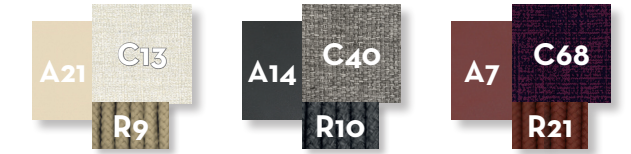

## Finishing

Aluminium frame

red

graphite

beige

Fabric seat cushions

white

grey

grey

black

peach

outmap turquoise

outmap plum

twill rust

outmap grey

SOFA DX / CODE: SCADIVDX

SOFA LOUNGE XL DX / CODE: SCADIVLXLDX

Width	Depth	Height	H. armrest	H. seat	H. cushion
164	165	73	55	39	31

SOFA LOUNGE XL SX / CODE: SCADIVLXLSX

Width	Depth	Height	H. armrest	H. seat	H. cushion
164	165	73	55	39	31

SOFA OBLIQUE DX / CODE: SCADIVBLDX

Width	Depth	Height	H. seat	H. cushion
155	101	73	39	31

SOFA OBLIQUE SX / CODE: SCADIVBLSX

Width 155 | Depth 101 | Height 73 | H. seat 39 | H. cushion 31

SOFA DROP DX/ CODE: SCADIVGDX