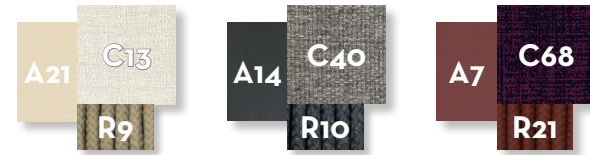

Width 145 | Depth 160 | Height 73 | H. seat 39 | H. cushion 31