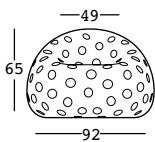

airball armchair

design Alberto Brogliato

STRUTTURA/STRUCTURE

PE - Polietilene/Polyethylene
colore base/basic colour

6284

C2

GROSS WEIGHT:

kg 16,2

DETAILS:

Fori da 6 cm/
6 cm holes

airball armchair light

design Alberto Brogliato

STRUTTURA/STRUCTURE PE - Polietilene/Polyethylene
colore base/basic colour

6284

C2

KIT LUCE/LIGHT KIT

GROSS WEIGHT:

kg 16,2

DETAILS:

Fori da 6 cm/
6 cm holes

- A4182** kit luce LED per esterni/outdoor LED light kit
- A4688** kit luce LED naturale per esterni outdoor natural LED light kit
- A4572** kit luce LED per esterni opalino Opaline outdoor LED light kit
- A4690** kit luce LED naturale per esterni opalino Opaline outdoor natural LED light kit
- A4722** kit luce LED RGB per esterni con telecomando Outdoor RGB LED light kit w/remote control
- A4729** kit luce LED RGB per esterni opalino con telec. Opaline outdoor RGB LED light kit w/remote control
- A4724** kit luce LED RGB per esterni Outdoor RGB LED light kit
- A4730** kit luce LED RGB per esterni opalino Opaline outdoor RGB LED light kit
- A4307** kit luce LED RGB per interni/esterni con telec. Indoor/outdoor RGB LED light kit w/remote control
- A4447** kit luce LED RGB per interni/esterni senza trasformatore con telec./Indoor/outdoor RGB LED light kit without transformer w/remote control
- A4573** kit luce LED RGB per interni/esterni opalino con telecomando/Opaline indoor/outdoor RGB LED light kit w/remote control
- A4364** kit luce LED RGB a batteria con spina RGB LED light kit with battery and plug