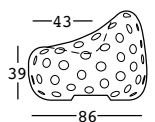

airball armchair

design Alberto Brogliato

STRUTTURA/STRUCTURE

PE - Polietilene/Polyethylene
colore base/basic colour

6284

C2

GROSS WEIGHT:

kg 16,2

DETAILS:

Fori da 6 cm/
6 cm holes

airball armchair light

design Alberto Brogliato

STRUTTURA/STRUCTURE PE - Polietilene/Polyethylene
colore base/basic colour

6284

C2

KIT LUCE/LIGHT KIT

GROSS WEIGHT:

kg 16,2

DETAILS:

Fori da 6 cm/
6 cm holes

- A4182** kit luce LED per esterni/outdoor LED light kit
- A4688** kit luce LED naturale per esterni outdoor natural LED light kit
- A4572** kit luce LED per esterni opalino Opaline outdoor LED light kit
- A4690** kit luce LED naturale per esterni opalino Opaline outdoor natural LED light kit
- A4722** kit luce LED RGB per esterni con telecomando Outdoor RGB LED light kit w/remote control
- A4729** kit luce LED RGB per esterni opalino con telec. Opaline outdoor RGB LED light kit w/remote control
- A4724** kit luce LED RGB per esterni Outdoor RGB LED light kit
- A4730** kit luce LED RGB per esterni opalino Opaline outdoor RGB LED light kit
- A4307** kit luce LED RGB per interni/esterni con telec. Indoor/outdoor RGB LED light kit w/remote control
- A4447** kit luce LED RGB per interni/esterni senza trasformatore con telec./Indoor/outdoor RGB LED light kit without transformer w/remote control
- A4573** kit luce LED RGB per interni/esterni opalino con telecomando/Opaline indoor/outdoor RGB LED light kit w/remote control
- A4364** kit luce LED RGB a batteria con spina RGB LED light kit with battery and plug