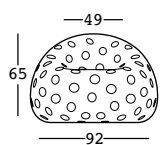

airball armchair

design Alberto Brogliato

STRUTTURA/STRUCTURE

PE - Polietilene/Polyethylene
colore base/basic colour

6284

C2

GROSS WEIGHT:

kg 16,2

DETAILS:

Fori da 6 cm/
6 cm holes

airball armchair light

design Alberto Brogliato

STRUTTURA/STRUCTURE PE - Polietilene/Polyethylene
colore base/basic colour

6284

C2

KIT LUCE/LIGHT KIT

GROSS WEIGHT:

kg 16,2

DETAILS:

Fori da 6 cm/
6 cm holes

- A4182** kit luce LED per esterni/outdoor LED light kit
- A4688** kit luce LED naturale per esterni outdoor natural LED light kit
- A4572** kit luce LED per esterni opalino Opaline outdoor LED light kit
- A4690** kit luce LED naturale per esterni opalino Opaline outdoor natural LED light kit
- A4722** kit luce LED RGB per esterni con telecomando Outdoor RGB LED light kit w/remote control
- A4729** kit luce LED RGB per esterni opalino con telec. Opaline outdoor RGB LED light kit w/remote control
- A4724** kit luce LED RGB per esterni Outdoor RGB LED light kit
- A4730** kit luce LED RGB per esterni opalino Opaline outdoor RGB LED light kit
- A4307** kit luce LED RGB per interni/esterni con telec. Indoor/outdoor RGB LED light kit w/remote control
- A4447** kit luce LED RGB per interni/esterni senza trasformatore con telec./Indoor/outdoor RGB LED light kit without transformer w/remote control
- A4573** kit luce LED RGB per interni/esterni opalino con telecomando/Opaline indoor/outdoor RGB LED light kit w/remote control
- A4364** kit luce LED RGB a batteria con spina RGB LED light kit with battery and plug