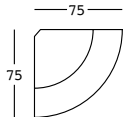

bartolomeo corner

design JoeVelluto (JVLT)

STRUTTURA/STRUCTURE

PE - Polietilene/Polyethylene
colore base/basic colour

6278

GROSS WEIGHT:

kg 29,1

DETAILS:

A4601

Kit sabbia essicata/
Dried sand kit

bartolomeo corner light

design JoeVelluto (JVLT)

STRUTTURA/STRUCTURE

GROSS WEIGHT:

kg 29,1

DETAILS: