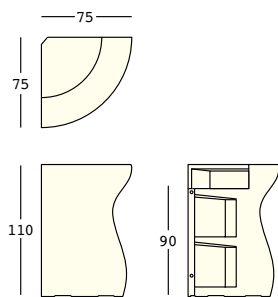

bartolomeo corner

design JoeVelluto (JVLT)

STRUTTURA/STRUCTURE

PE - Polietilene/Polyethylene
colore base/basic colour

6278

GROSS WEIGHT:

kg 29,1

DETAILS:

A4601

Kit sabbia essicata/
Dried sand kit

bartolomeo corner light

design JoeVelluto (JVLT)

STRUTTURA/STRUCTURE

GROSS WEIGHT:

kg 29,1

DETAILS: