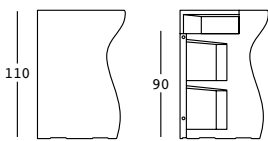

bartolomeo corner

design JoeVelluto (JVLT)

STRUTTURA/STRUCTURE

PE - Polietilene/Polyethylene
colore base/basic colour

6278

GROSS WEIGHT:

kg 29,1

DETAILS:

A4601

Kit sabbia essicata/
Dried sand kit

bartolomeo corner light

design JoeVelluto (JVLT)

STRUTTURA/STRUCTURE

GROSS WEIGHT:

kg 29,1

DETAILS: