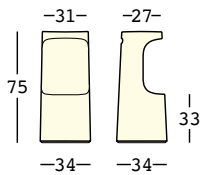

fura stool

design Form Us With Love

STRUTTURA/STRUCTURE

PE - Polietilene/Polyethylene
colore base/basic colour

6294

GROSS WEIGHT:

kg 6,1

ACCESSORIES:

A4461

Sistema di fissaggio a terra/
Fixing kit system

A4601

Kit sabbia essiccata/
Dried sand kit

fura stool light

design Form Us With Love

STRUTTURA/STRUCTURE

GROSS WEIGHT: