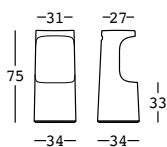

fura stool

design Form Us With Love

STRUTTURA/STRUCTURE

PE - Polietilene/Polyethylene
colore base/basic colour

6294

GROSS WEIGHT:

kg 6,1

ACCESSORIES: