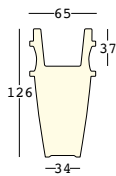

humprey light

design JoeVelluto (JVLT)

STRUTTURA/STRUCTURE

PE - Polietilene/*Polyethylene*
colore base/basic colour

indoor