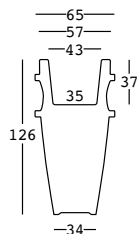

## CAPACITY:

Lt 44,5

## GROSS WEIGHT:

kg 19,3