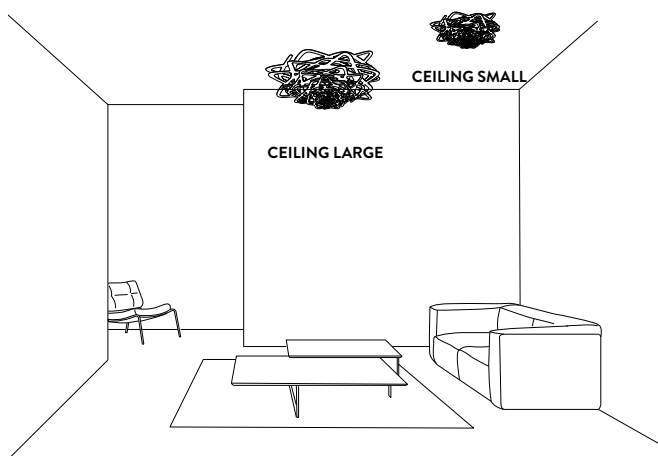

PRODUCT / PRODOTTO	DIMENSIONS / MISURE	COLOUR / COLORE	CODE / CODICE
CEILING LAMP LARGE Bulbs E27: 1 X 12W LED Filament Dimmable with: Dimmable bulbs Made of: Plainflex® / 97 Crystals With: MagneticSystem® Weight: net Kg 6,5 - gross Kg 9,5 Package: A 34 x 35 x h. 37 cm - Kg 3,5 B 80 x 80 x h. 10 cm - Kg 6	 	☐ WHITE ☒ BLACK	AURCL00WHT00000000EU AURCL00BLK00000000EU
		☒ TRANSP. ☐ WHITE ☒ BLACK ☒ FUMÉ	AURCS00TRS00000000EU AURCS00WHT00000000EU AURCS00BLK00000000EU AURCS00FUM00000000EU
CEILING LAMP MINI Bulbs E27: 1 X 12W LED Filament Dimmable with: Dimmable bulbs Made of: Plainflex® or Cristalflex® / 61 Crystals With: MagneticSystem® Weight: net Kg 1,7 - gross Kg 3,1 Package: A 23 x 23 x h. 15 cm - Kg 2,2 B 62 x 60 x h. 8 cm - Kg 0,9	 	☒ TRANSP. ☐ WHITE ☒ BLACK ☒ FUMÉ	AURCS00TRS00000000EU AURCS00WHT00000000EU AURCS00BLK00000000EU AURCS00FUM00000000EU

AURORA ENTIRE COLLECTION