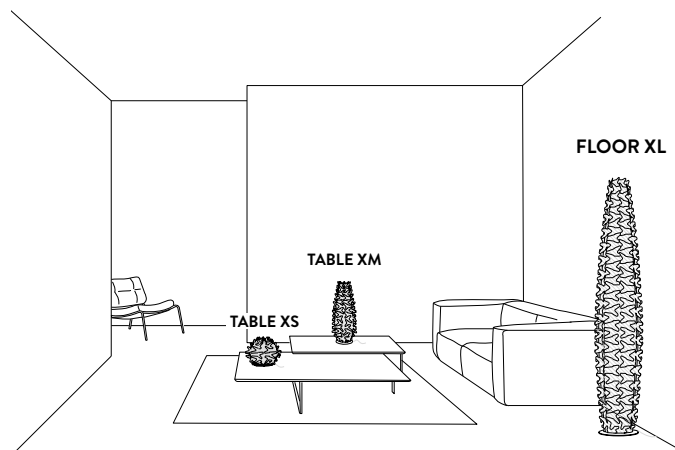

PRODUCT / PRODOTTO	DIMENSIONS / MISURE	COLOUR / COLORE	CODE / CODICE
FLOOR LAMP XL Bulbs E27: 2 X 12W LED Filament Made of: Lentiflex® / Stainless Steel base With: Dimmer Weight: net Kg 3,13 - gross Kg 6,7 Package: 44 x 45 x h. 157 cm		☐ PRISMA	CACFXL0PRS00000000EU
TABLE LAMP XM Bulbs E14: 1 X 6W LED Filament Made of: Lentiflex® / Stainless Steel base Weight: net Kg 1,03 - gross Kg 2 Package: 25 x 24 x h. 41 cm		☐ PRISMA	CACTXM0PRS00000000EU
TABLE LAMP XS Bulbs E14: 1 X 6W LED Filament Made of: Lentiflex® / Stainless Steel base Weight: net Kg 0,98 - gross Kg 1,2 Package: 28 x 28 x h. 25 cm		☐ PRISMA	CACTXS0PRS00000000EU

CACTUS PRISMA ENTIRE COLLECTION

FINISHES