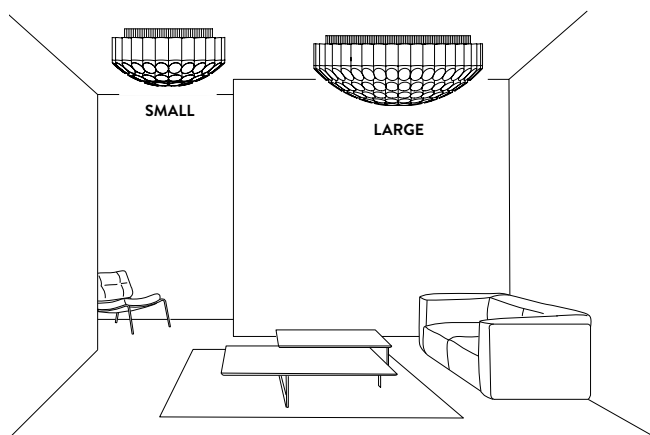

ODEON CEILING

design by Lorenza Bozzoli

Compendium page 264

PRODUCT / PRODOTTO	DIMENSIONS / MISURE	COLOUR / COLORE	CODE / CODICE
CEILING 100 Bulbs E27: 12 X 12W LED Filament + 1 X 6,5 W Spot LED PAR 38 (Ø12,2 cm x h.13 cm) Dimmable with: Dimmable bulbs Made of: Lentiflex® / Goldflex® Weight: net Kg 15 - gross Kg 54 Package: 114 x 114 x h. 64 cm		GOLD	ODECL00GLD00000000EU
CEILING 65 Bulbs E27: 6 X 12W LED Filament + 1 X 6,5 W Spot LED PAR 38 (Ø12,2 cm x h.13 cm) Dimmable with: Dimmable bulbs Made of: Lentiflex® / Goldflex® Weight: net Kg 6 - gross Kg 10 Package: 75 x 81 x h. 49 cm		GOLD	ODECM00GLD00000000EU

ODEON ENTIRE COLLECTION

FINISHES