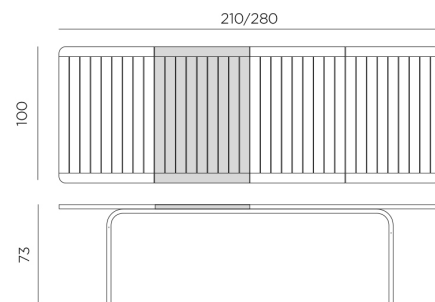

ALLORO 210 EXTENSIBLE

design Raffaello Galiotto

Ref. 428

-  44,5 peso prodotto in kg
weight of product in kg
-  1 imballo cartonato - pz e volume in m³
0,208 m³ carton packing - pcs and volume in cbm
-  13 pz pz su pallet
pcs on pallet
-  prodotto da montare
assembly required
-  prodotto testato a norma da Catas
product tested by Catas

IT Tavolo allungabile. 210-280 x 100 x 73h cm. Materiale: piano DurelTOP in polipropilene trattato anti-UV, colorato in massa. Gambe in alluminio verniciato. Finitura opaca. Dotato di piedini regolabili. Resina riciclabile.

EN Extensible table. 210-280 x 100 x 73h cm. Material: top DurelTOP in polypropylene with UV additives and uniformly coloured. Legs in coated aluminum. Matt finish. Adjustable height feet. Recyclable resin.

EN Extensible table. Top DurelTOP in polypropylene with UV additives and uniformly coloured. Legs in coated aluminum. Matt finish. Adjustable height feet. 210-280 x 100 x 73h cm. Instructions for use: place on a flat, level area. Wash with mild soap and rinse with water. Note: there is a risk of being pinched during assembly. Typical uses: group gatherings. Assembly required. Made in Italy. Recyclable resin. Product conforms to UNI EN 581/1/3.