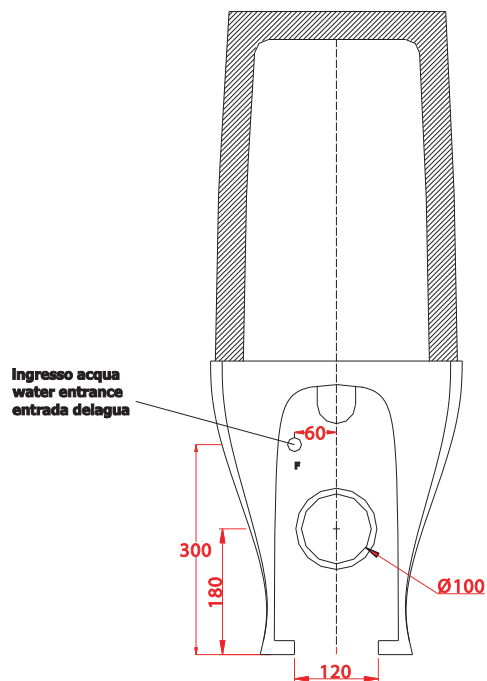

Bidet sospeso 53.5*36*33
Wall hung bidet 53.5*36.*33

PESO/WEIGHT: KG 19

ART CERAM

ARTCERAM SRL
VIA MONSIGNOR TENDERINI SNC
01033 CIVITA CASTELLANA (VT) - ITALY
T. (+39) 0761 599499
F. (+39) 0761 514232
E. INFO@ARTCERAM.IT
W. WWW.ARTCERAM.IT

JAZZ | JZV003 + JZC001

Vaso monoblocco + cassetta 69*36*41.5 + 50*33*15
Close coupled WC + ceramic cistern 69*36*41.5+50*33*15

PESO/WEIGHT: KG 34 + 12

the.artceram
made in Italy

N.B. Le misure indicate possono subire una variazione dell'0,6% circa, dovuta ad usura stampi e a variazioni delle caratteristiche tecniche relative alle materie prime che compongono l'impasto.

N.B. Indicated size could have a variation of about 0,6% due to usure of the moulds or the variations of the materials' technical characteristics used in the mixture.

JAZZ | JZB002

Bidet 53*36*41.5

Back to wall bidet 53*36*41.5