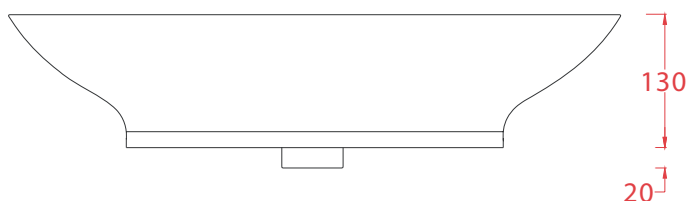

JAZZ | JZL002

Lavabo appoggio 60*40*15
Countertop washbasin 60*40*15

PESO/WEIGHT: KG 9

Vista inferiore

N.B. Le misure indicate possono subire una variazione dell'0,6% circa, dovuta ad usura stampi e a variazioni delle caratteristiche tecniche relative alle materie prime che compongono l'impasto.

N.B. Indicated size could have a variation of about 0,6% due to usure of the moulds or the variations of the materials' technical characteristics used in the mixture.