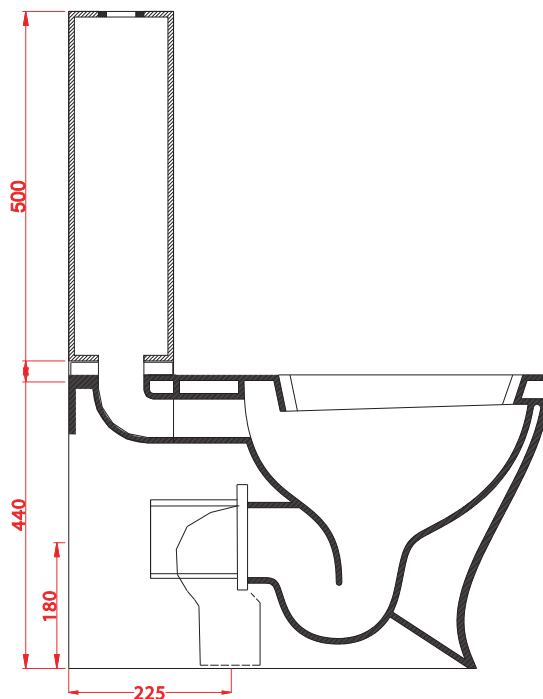

Bidet sospeso 53.5*36*33
Wall hung bidet 53.5*36.*33

PESO/WEIGHT: KG 19

ART CERAM

ARTCERAM SRL
VIA MONSIGNOR TENDERINI SNC
01033 CIVITA CASTELLANA (VT) - ITALY
T. (+39) 0761 599499
F. (+39) 0761 514232
E. INFO@ARTCERAM.IT
W. WWW.ARTCERAM.IT

JAZZ | JZV003 + JZC001

Vaso monoblocco + cassetta 69*36*41.5 + 50*33*15
Close coupled WC + ceramic cistern 69*36*41.5+50*33*15

PESO/WEIGHT: KG 34 + 12

the.artceram
made in Italy

N.B. Le misure indicate possono subire una variazione dell'0,6% circa, dovuta ad usura stampi e a variazioni delle caratteristiche tecniche relative alle materie prime che compongono l'impasto.

N.B. Indicated size could have a variation of about 0,6% due to usure of the moulds or the variations of the materials' technical characteristics used in the mixture.

JAZZ | JZB002

Bidet 53*36*41.5

Back to wall bidet 53*36*41.5

N.B. Indicated size could have a variation of about 0,6% due to usure of the moulds or the variations of the materials' technical characteristics used in the mixture.

JAZZ | JZL002

Lavabo appoggio 60*40*15
Countertop washbasin 60*40*15