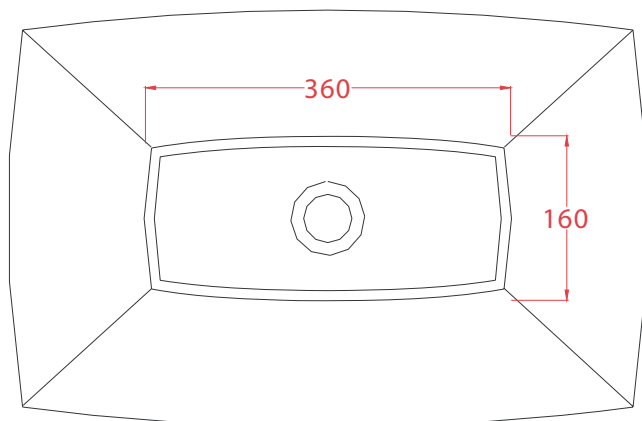

JAZZ | JZL002

Lavabo appoggio 60*40*15
Countertop washbasin 60*40*15

PESO/WEIGHT: KG 9

Vista inferiore

N.B. Le misure indicate possono subire una variazione dell'0,6% circa, dovuta ad usura stampi e a variazioni delle caratteristiche tecniche relative alle materie prime che compongono l'impasto.

N.B. Indicated size could have a variation of about 0,6% due to usure of the moulds or the variations of the materials' technical characteristics used in the mixture.