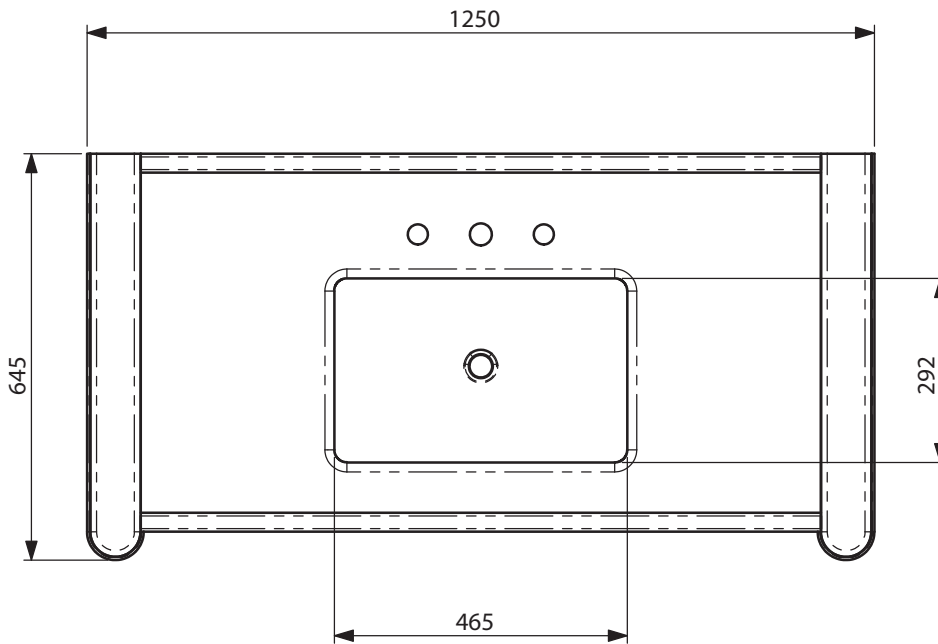

LEFROY BROOKS

IBROC HOUSE ESSEX ROAD
HODDESDON HERTS EN11 0QS UK
T: +44 (0)1992 708 316 F: +44 (0)1992 708 317

LB 6342 BK

PIANO BATHROOM CONSOLE
INCL. LB 7250 UNDER-MOUNT BASIN

DIMENSIONAL DATA SHEET

DATE: 26. FEBRUARY 2015

No: ISSUE A

DIMENSIONS IN MILLIMETRES

COPYRIGHT © LBP LIMITED. ALL RIGHTS RESERVED