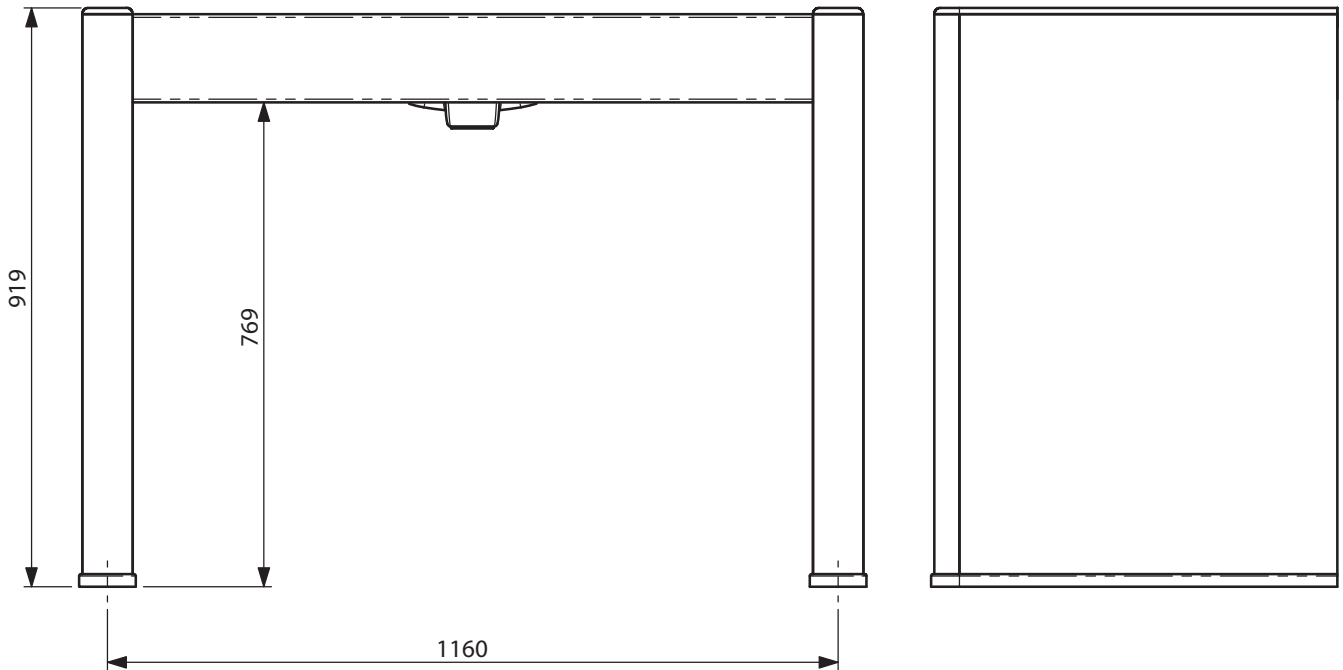

LEFROY BROOKS

IBROC HOUSE ESSEX ROAD
HODDESDON HERTS EN11 0QS UK
T: +44 (0)1992 708 316 F: +44 (0)1992 708 317

LB 6342 BK

PIANO BATHROOM CONSOLE
INCL. LB 7250 UNDER-MOUNT BASIN

DIMENSIONAL DATA SHEET

DATE: 26. FEBRUARY 2015

No: ISSUE A

DIMENSIONS IN MILLIMETRES

COPYRIGHT © LBP LIMITED. ALL RIGHTS RESERVED