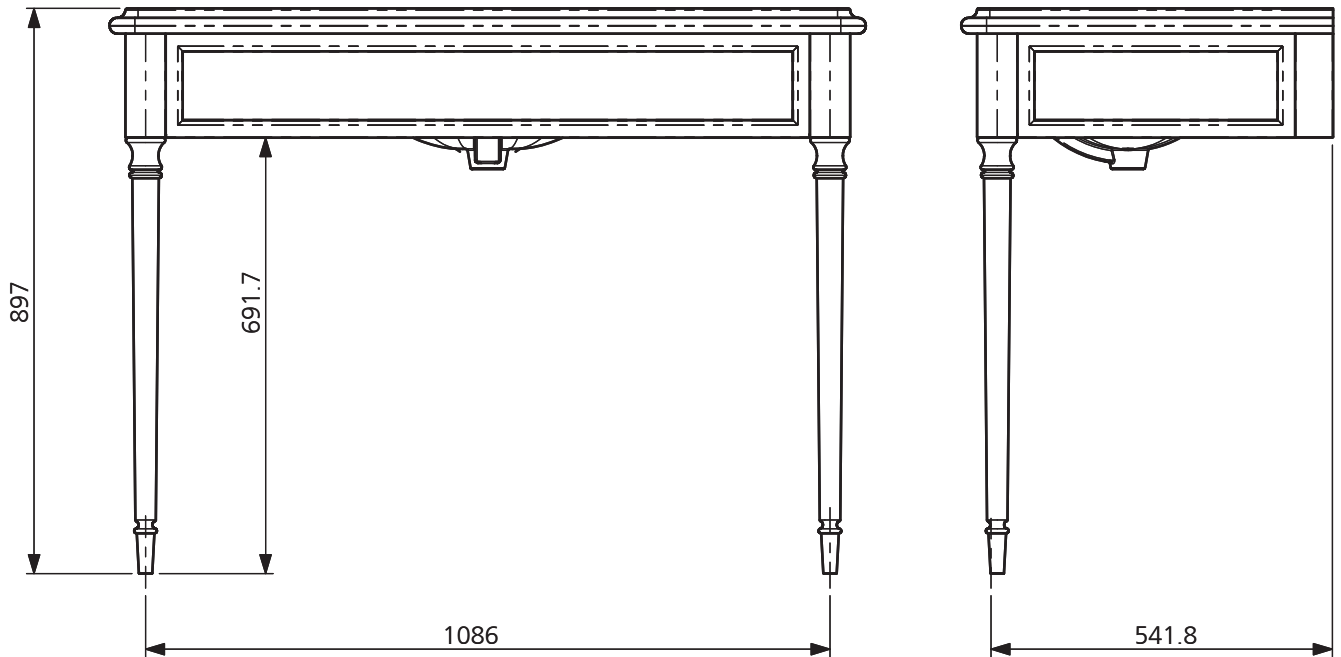

## LB 6334 WH & BK

EDWARDIAN BATHROOM CONSOLE  
INCL. LB 7220 UNDER-MOUNT BASIN

### DIMENSIONAL DATA SHEET

DATE: 26. FEBRUARY 2015

No: ISSUE A

COPYRIGHT © LBP LTD. ALL RIGHTS RESERVED

DIMENSIONS IN MILLIMETRES

WHILST EVERY EFFORT IS MADE TO ENSURE THE ACCURACY OF THESE DATA SHEETS THEY ARE SUBJECT TO CHANGE WITHOUT NOTICE AS PART OF THE COMPANY'S PRODUCT DEVELOPMENT PROCESS