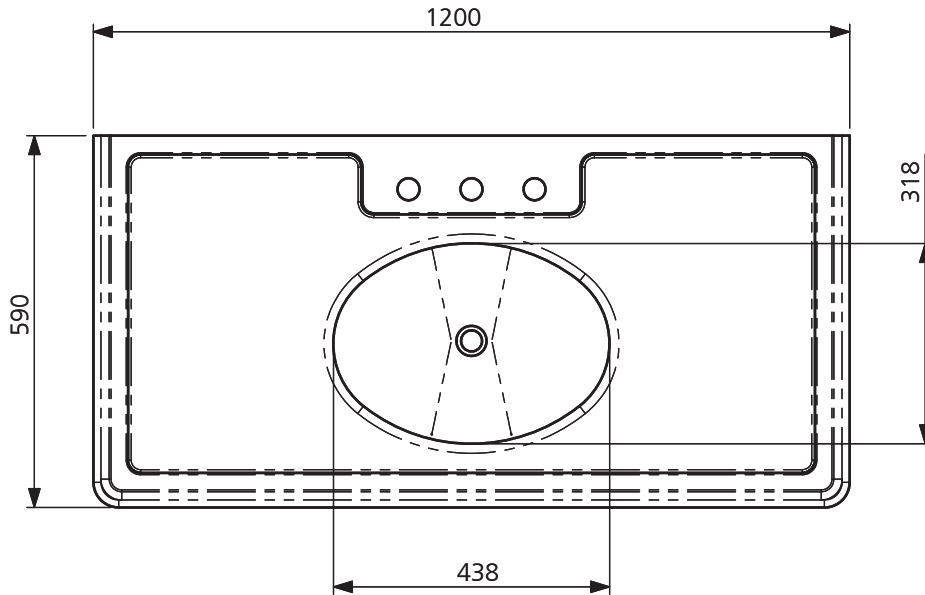

## LB 6334 WH & BK

EDWARDIAN BATHROOM CONSOLE  
INCL. LB 7220 UNDER-MOUNT BASIN

### DIMENSIONAL DATA SHEET

DATE: 26. FEBRUARY 2015

No: ISSUE A

COPYRIGHT © LBP LTD. ALL RIGHTS RESERVED

DIMENSIONS IN MILLIMETRES

WHILST EVERY EFFORT IS MADE TO ENSURE THE ACCURACY OF THESE DATA SHEETS THEY ARE SUBJECT TO CHANGE WITHOUT NOTICE AS PART OF THE COMPANY'S PRODUCT DEVELOPMENT PROCESS