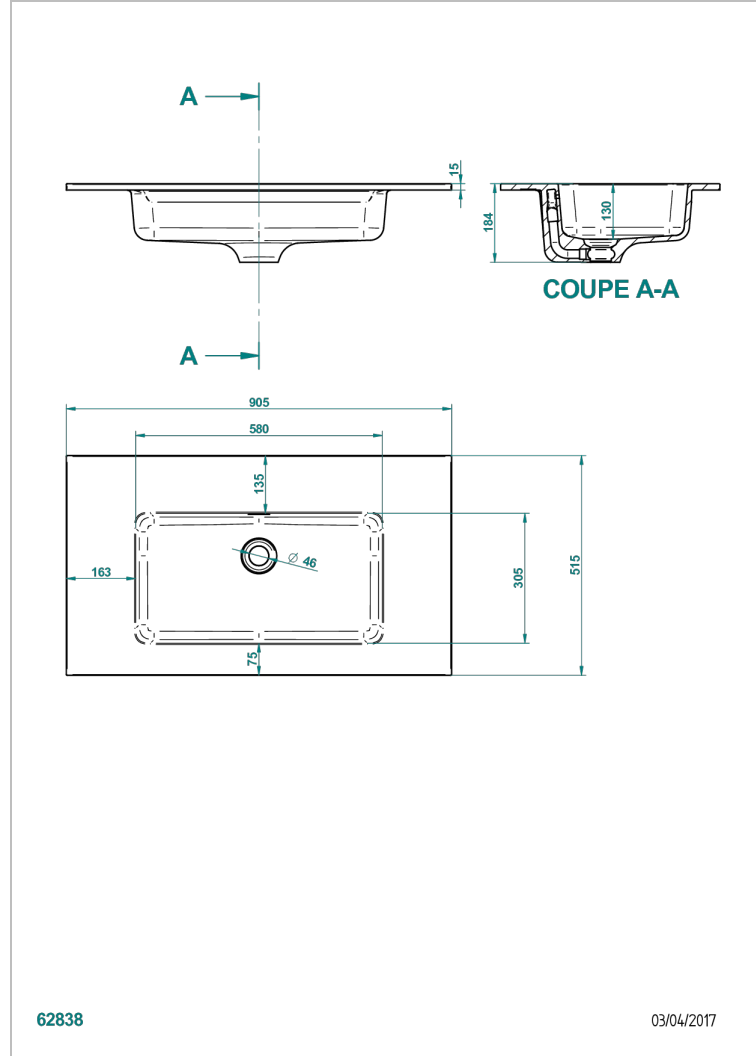

# COUNTERTOP

B14-PV522

THG<sup>®</sup>  
PARIS

Birdy slim inset countertop basin 90,5 x 51,5 x 1,5 cm, delivered without waste

## CHARACTERISTIC

- Countertop
- Birdy slim inset countertop basin 90,5 x 51,5 x 1,5 cm, delivered without waste